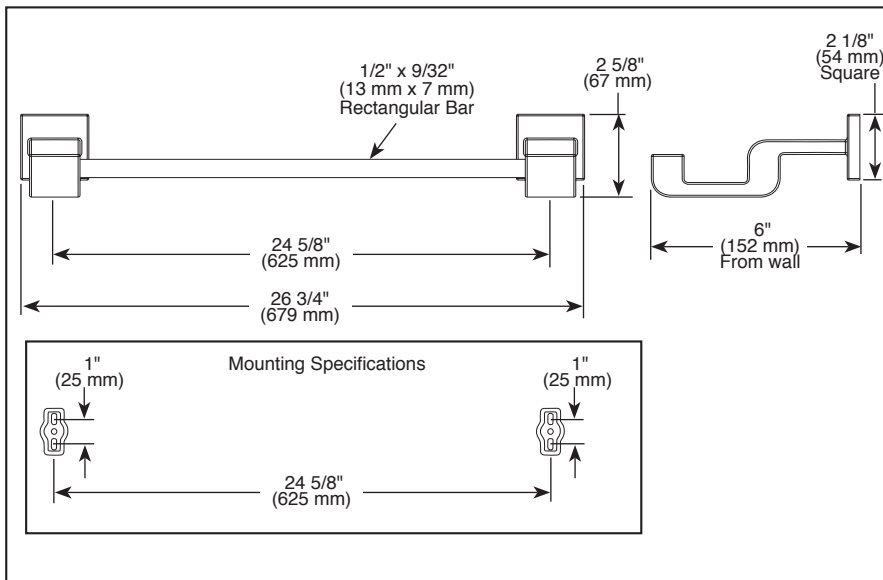

Submitted Model No.: _____

Specific Features: _____

▲ Designate Proper Finish Suffix

ACCESSORIES

- Arzo® Bath Collection
- Double Towel Bar

STANDARD SPECIFICATIONS:

- Wood blocking is preferable behind all wall surfaces. If wood blocking is not available, the following fasteners are suggested: Tile/Masonry-Plastic or lead Anchors Plaster/drywall-Toggle bolts.
- Mounting hardware and mounting template included with product.