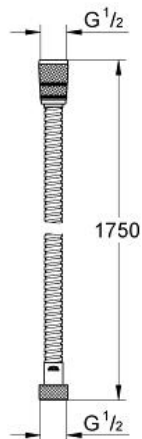

ROTAFLEX METAL LONGLIFE 69" Metal Hose

MODEL # 28025000

Pure Freude
an Wasser

GROHE

Product Description: ROTAFLEX METAL LONGLIFE 69" Metal Hose

Standard Specification:

- 69"
- Metal
- Longlife
- Strengthened model
- Tensile strength 500 N
- Pressure resistance: up to 16 bar
- Heat resistance 165°F
- AntiFold bend proof
- Universal connection G 1/2" x 1/2"
- Rotation cone for Twist-free function
- Silicone strip prevents hand shower from turning while in body pray position
- **GROHE StarLight** chrome finish
- Blister pack

Color:

- 28025000 StarLight Chrome