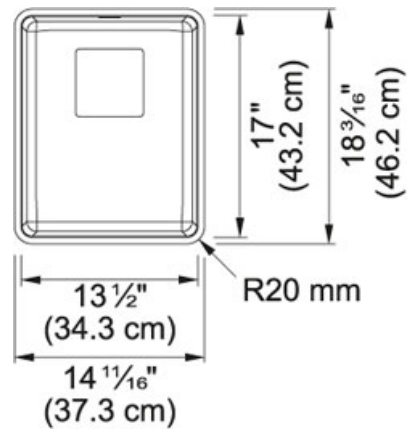

Stainless Steel | 122.0491.561

FAMILY : Sinks | SERIE : Pescara | FINISH : Stainless Steel | INSTALLATION TYPE : Undermount | MODEL : PTX110-14

TECHNICAL DATA

Cut-Out Template	Yes
Depth Overall	203.20
Length of large bowl	432.00
Length overall	462.00
Cabinet Size	457.00
Width of large bowl	343.00
Width overall	373.00

Stainless Steel | 122.0491.561

FAMILY : **Sinks** | SERIE : **Pescara** | FINISH : **Stainless Steel** | INSTALLATION TYPE : **Undermount** | MODEL : **PTX110-14**

ACCESSORIES

112.0083.147
