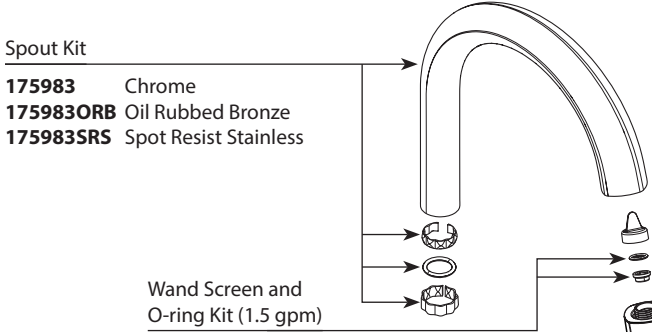

Buy it for looks. Buy it for life.®

■ Order by Part Number

Illustrated Parts

NOTCH™	
Single-Handle High Arc Pulldown Kitchen Faucet	
MODEL	FINISH
9124C	Chrome
9124ORB	Oil Rubbed Bronze
9124SRS	Spot Resist Stainless

Power Boost™ Wand Kit (1.5 gpm)		Wand Kit (<i>Obsolete</i>)	
191006	Chrome	175984	Chrome
191006ORB	Oil Rubbed Bronze	175984ORB	Oil Rubbed Bronze
191006SRS	Spot Resist Stainless	175984SRS	Spot Resist Stainless

Plug Button	
152859	Chrome
152859ORB	Oil Rubbed Bronze
152859SRS	Spot Resist Stainless

Handle Kit	
175985	Chrome
175985ORB	Oil Rubbed Bronze
175985SRS	Spot Resist Stainless

Handle Dome	
158532	Chrome
158532ORB	Oil Rubbed Bronze
158532SRS	Spot Resist Stainless

Cartridge Nut	
144266	Note: Must change nut with cartridge

OPTIONAL

3-Hole Escutcheon

157328	Chrome
157328ORB	Oil Rubbed Bronze
157328SRS	Spot Resist Stainless

OPTIONAL

Under Sink Hose Guide (Option sold separately)

159060