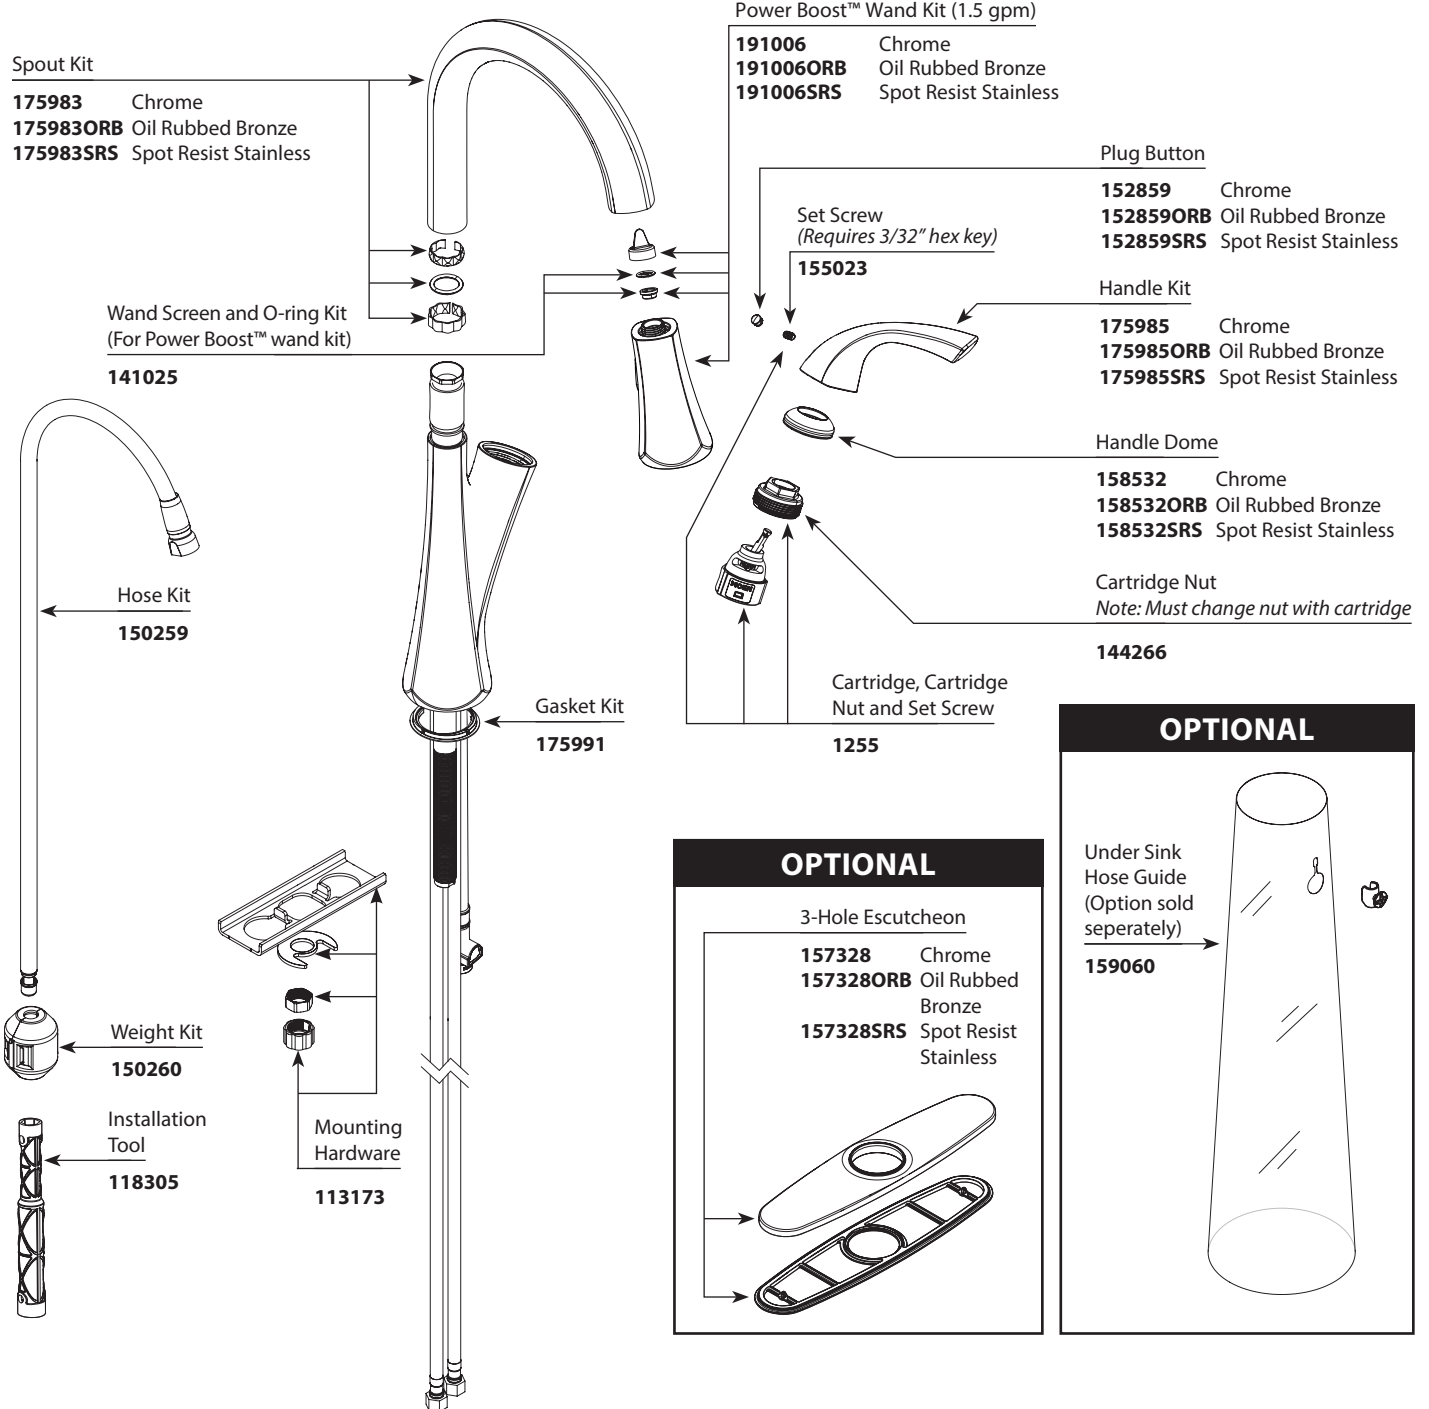

Buy it for looks. Buy it for life.®

■ Order by Part Number

*There is more than one version of this model.
Page down to identify the version you have.*

Illustrated Parts

NOTCH™	
Single-Handle High Arc Pulldown Kitchen Faucet	
MODEL	FINISH
9124C	Chrome
9124ORB	Oil Rubbed Bronze
9124SRS	Spot Resist Stainless

Buy it for looks. Buy it for life.®

■ Order by Part Number

Illustrated Parts

NOTCH™	
Single-Handle High Arc Pulldown Kitchen Faucet	
MODEL	FINISH
9124C	Chrome
9124ORB	Oil Rubbed Bronze
9124SRS	Spot Resist Stainless

Plug Button	
152859	Chrome
152859ORB	Oil Rubbed Bronze
152859SRS	Spot Resist Stainless

Handle Kit	
175985	Chrome
175985ORB	Oil Rubbed Bronze
175985SRS	Spot Resist Stainless

Handle Dome	
158532	Chrome
158532ORB	Oil Rubbed Bronze
158532SRS	Spot Resist Stainless

Cartridge Nut	
144266	Note: Must change nut with cartridge

OPTIONAL

3-Hole Escutcheon

157328	Chrome
157328ORB	Oil Rubbed Bronze
157328SRS	Spot Resist Stainless

OPTIONAL

Under Sink Hose Guide (Option sold separately)