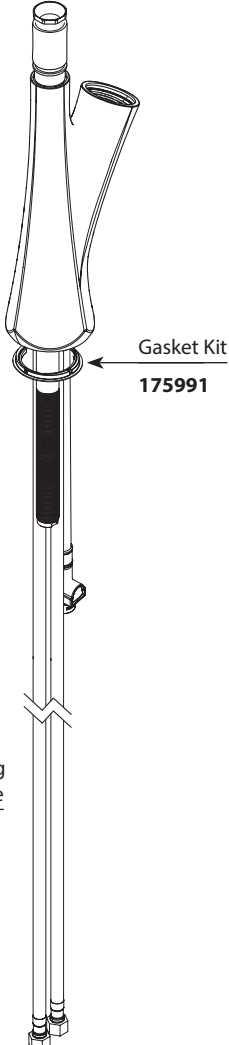

Buy it for looks. Buy it for life.®

■ Order by Part Number

Illustrated Parts

NOTCH™	
Single-Handle High Arc Pulldown Kitchen Faucet	
MODEL	FINISH
9124C	Chrome
9124ORB	Oil Rubbed Bronze
9124SRS	Spot Resist Stainless

Power Boost™ Wand Kit (1.5 gpm)		Wand Kit (<i>Obsolete</i>)	
191006	Chrome	175984	Chrome
191006ORB	Oil Rubbed Bronze	175984ORB	Oil Rubbed Bronze
191006SRS	Spot Resist Stainless	175984SRS	Spot Resist Stainless

Plug Button	
152859	Chrome
152859ORB	Oil Rubbed Bronze
152859SRS	Spot Resist Stainless

Handle Kit	
175985	Chrome
175985ORB	Oil Rubbed Bronze
175985SRS	Spot Resist Stainless

Handle Dome	
158532	Chrome
158532ORB	Oil Rubbed Bronze
158532SRS	Spot Resist Stainless

Cartridge Nut	
144266	Note: Must change nut with cartridge

OPTIONAL

3-Hole Escutcheon

157328	Chrome
157328ORB	Oil Rubbed Bronze
157328SRS	Spot Resist Stainless

OPTIONAL

Under Sink Hose Guide (Option sold separately)

159060