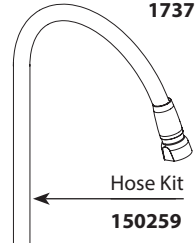

Power Boost™ Wand Kit (1.5 gpm)		Wand Kit (<i>Obsolete</i>)	
191006	Chrome	175984	Chrome
191006ORB	Oil Rubbed Bronze	175984ORB	Oil Rubbed Bronze
191006SRS	Spot Resist Stainless	175984SRS	Spot Resist Stainless

Plug Button	
152859	Chrome
152859ORB	Oil Rubbed Bronze
152859SRS	Spot Resist Stainless

Handle Kit	
175985	Chrome
175985ORB	Oil Rubbed Bronze
175985SRS	Spot Resist Stainless

Handle Dome	
158532	Chrome
158532ORB	Oil Rubbed Bronze
158532SRS	Spot Resist Stainless

Cartridge Nut	
144266	Note: Must change nut with cartridge

OPTIONAL

3-Hole Escutcheon

157328	Chrome
157328ORB	Oil Rubbed Bronze
157328SRS	Spot Resist Stainless

OPTIONAL

Under Sink Hose Guide (Option sold separately)

159060