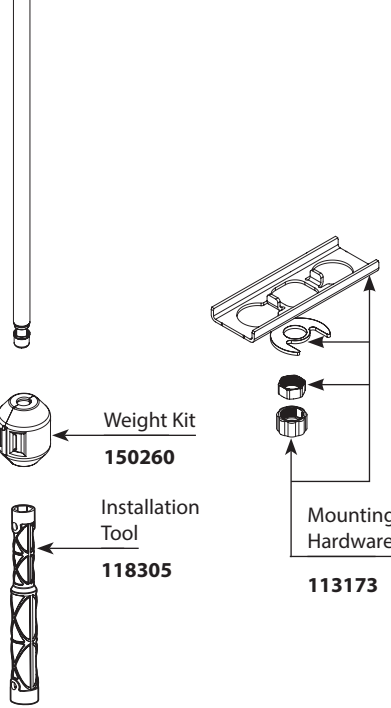

Buy it for looks. Buy it for life.®

■ Order by Part Number

Illustrated Parts

NOTCH™	
Single-Handle High Arc Pulldown Kitchen Faucet	
MODEL	FINISH
9124C	Chrome
9124ORB	Oil Rubbed Bronze
9124SRS	Spot Resist Stainless

Power Boost™ Wand Kit (1.5 gpm)		Wand Kit (<i>Obsolete</i>)	
191006	Chrome	175984	Chrome
191006ORB	Oil Rubbed Bronze	175984ORB	Oil Rubbed Bronze
191006SRS	Spot Resist Stainless	175984SRS	Spot Resist Stainless

Plug Button	
152859	Chrome
152859ORB	Oil Rubbed Bronze
152859SRS	Spot Resist Stainless

Handle Kit	
175985	Chrome
175985ORB	Oil Rubbed Bronze
175985SRS	Spot Resist Stainless

Handle Dome	
158532	Chrome
158532ORB	Oil Rubbed Bronze
158532SRS	Spot Resist Stainless

Cartridge Nut	
144266	Note: Must change nut with cartridge

OPTIONAL

3-Hole Escutcheon

157328	Chrome
157328ORB	Oil Rubbed Bronze
157328SRS	Spot Resist Stainless

OPTIONAL

Under Sink Hose Guide (Option sold separately)

159060