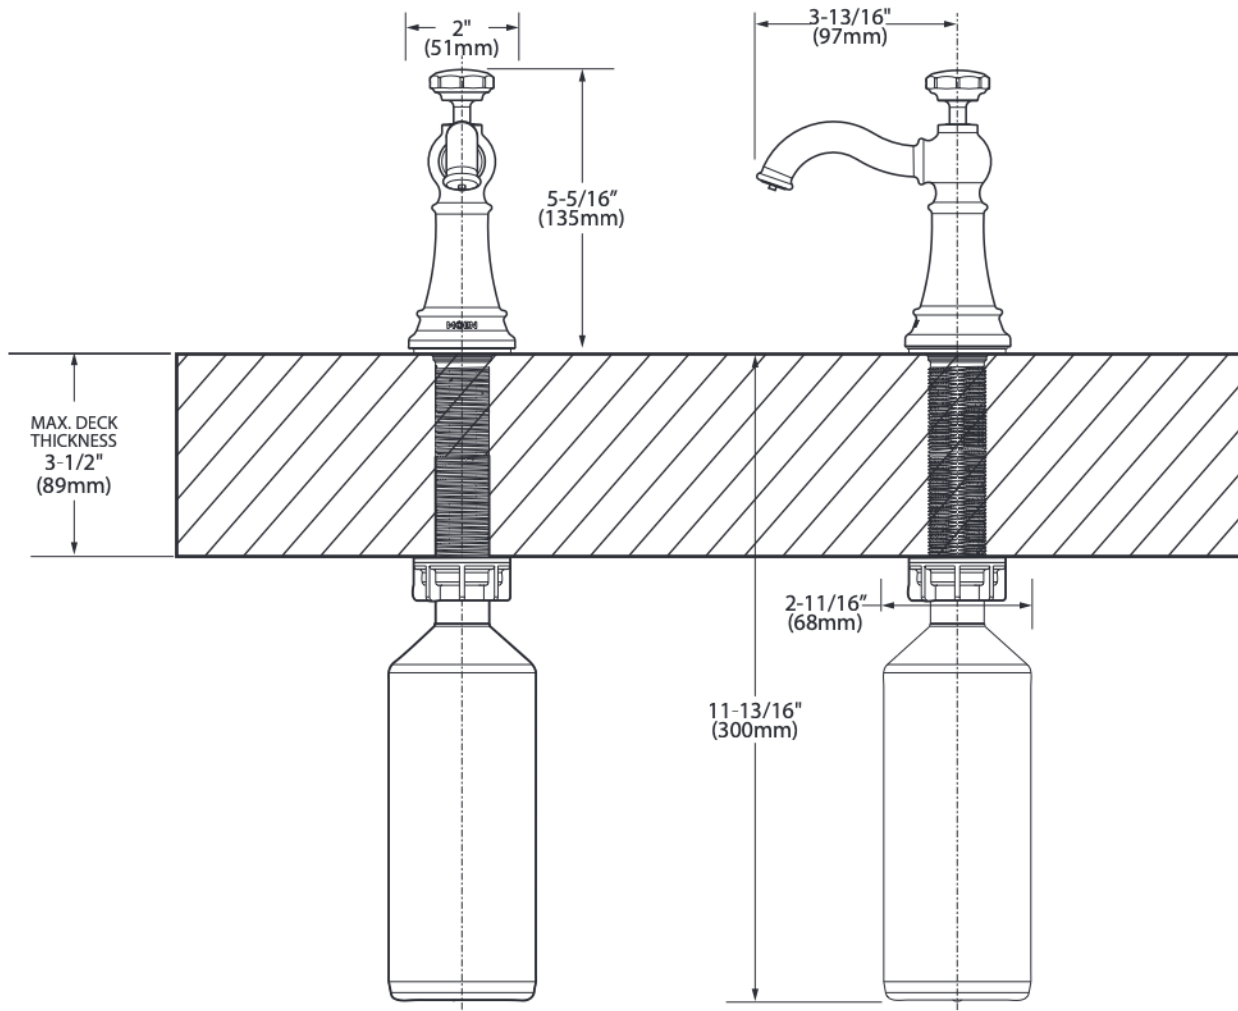

Visit www.moen.com/support for complete details and limitations

**PATERSON
SOAP/LOTION DISPENSER**

Model: S3955 series

NOTE: DESIGNED TO BE INSTALLED THROUGH 1 HOLE 1-1/8" DIAMETER

CRITICAL DIMENSIONS

(DO NOT SCALE)