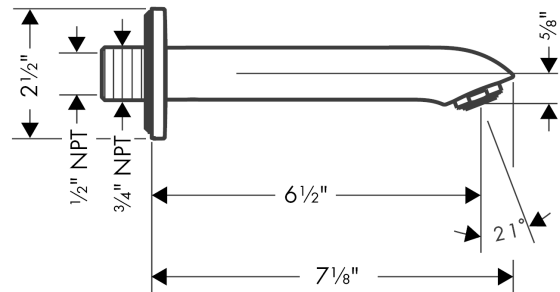

Metris Metris Tub Spout

Finishes : **chrome** Part no. : **31494001**

Description

Features

- Solid brass
- 1/2" female and 3/4" male adaptor included

Item details

List Price \$ 220.00

Compliance

Product image

Scale drawing

Metris

Metris Tub Spout

Finishes : **chrome**

Part no. : **31494001**

Exploded drawing

Year of production: >07/11

Metris

Metris Tub Spout

Finishes : **chrome** Part no. : **31494001**

Spare parts list

Year of production: >07/11

| Pos. | Description | Part no. | Price | PU |
|------|--------------------------|----------|-------|----|
| 1 | connecting thread | 95658001 | - | 1 |
| 2 | O-ring 16x2,5 | 98134000 | - | 1 |
| 3 | seal | 97530000 | - | 1 |
| 4 | O-ring 20x1,5 | 98197000 | - | 1 |
| 5 | hollow set screw M6x6 | 97660000 | - | 1 |
| 6 | aerator M24x1 (30 l/min) | 96512000 | - | 1 |