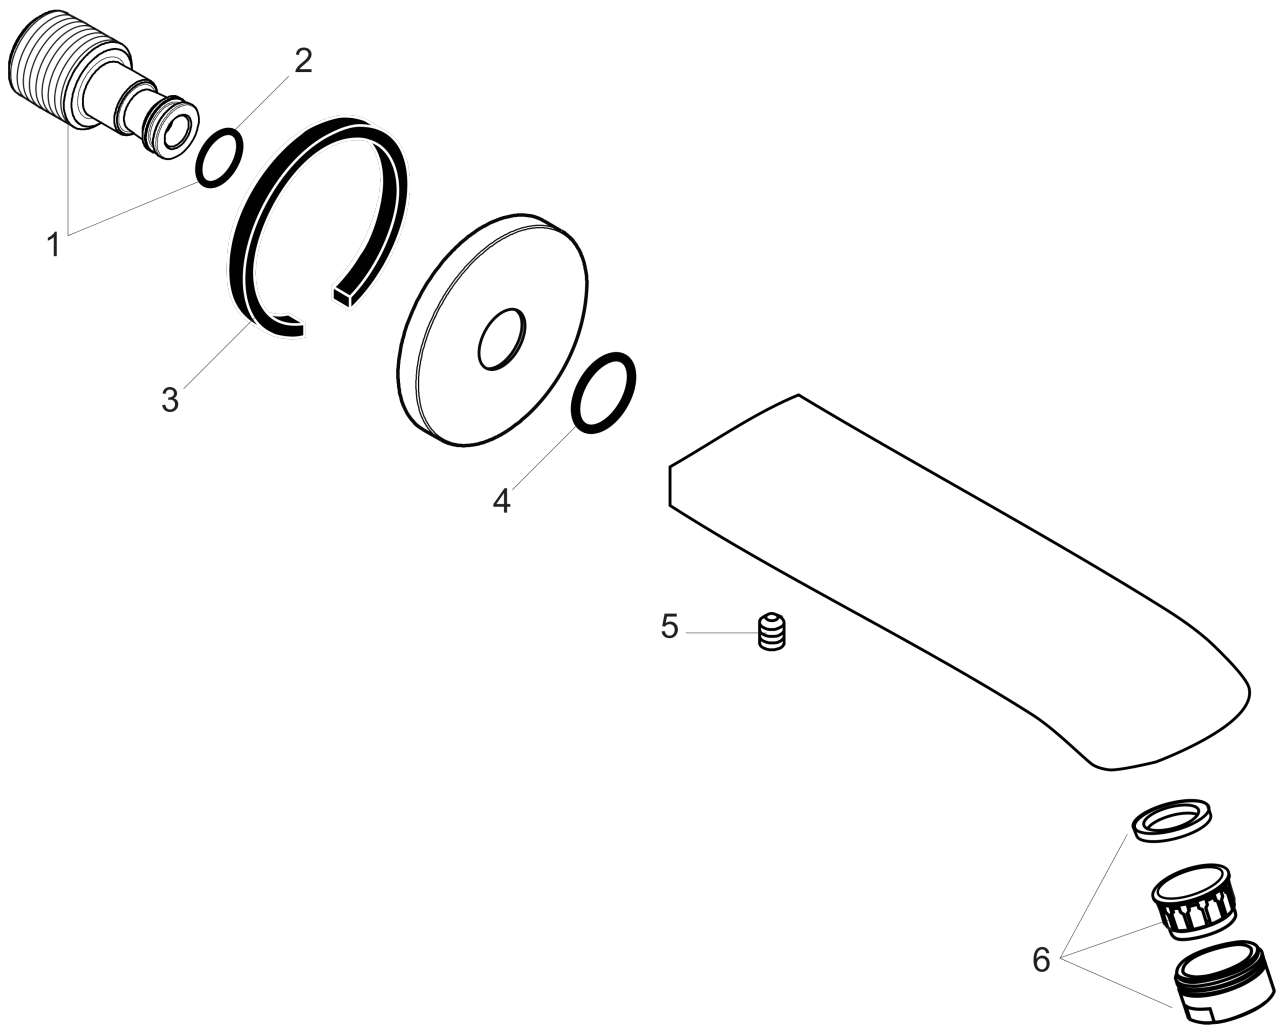

Metris Metris Tub Spout

Finishes : **chrome** Part no. : **31494001**

Description

Features

- Solid brass
- 1/2" female and 3/4" male adaptor included

Item details

List Price \$ 220.00

Compliance

Product image

Scale drawing

Metris

Metris Tub Spout

Finishes : **chrome**

Part no. : **31494001**

Exploded drawing

Year of production: >07/11

Metris

Metris Tub Spout

Finishes : **chrome** Part no. : **31494001**

Spare parts list

Year of production: >07/11

| Pos. | Description | Part no. | Price | PU |
|------|--------------------------|----------|-------|----|
| 1 | connecting thread | 95658001 | - | 1 |
| 2 | O-ring 16x2,5 | 98134000 | - | 1 |
| 3 | seal | 97530000 | - | 1 |
| 4 | O-ring 20x1,5 | 98197000 | - | 1 |
| 5 | hollow set screw M6x6 | 97660000 | - | 1 |
| 6 | aerator M24x1 (30 l/min) | 96512000 | - | 1 |