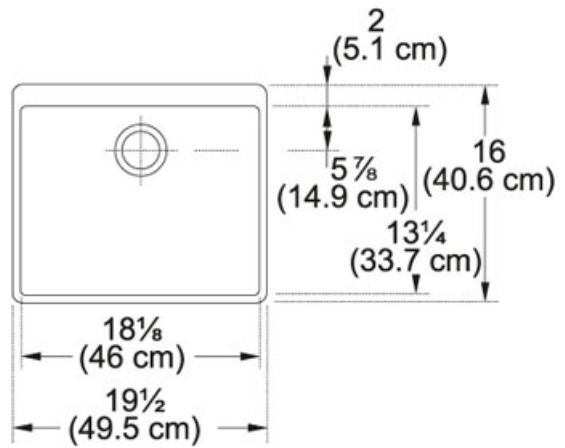

Manor House MHK110-20 Fireclay White | 130.0055.524

FAMILY : Sinks | SERIE : Manor House | MODEL : MHK110-20 | FINISH : Fireclay White | INSTALLATION TYPE : Apron Front

TECHNICAL DATA

Cabinet Size	533.40
Waste Outlet Diameter	3 1/2"
Length overall	495.30
Width overall	406.40
Length of large bowl	460.40
Width of large bowl	336.60
Depth of large bowl	149.20
Apron depth	171.40
Number of Bowls	1
Cut-Out Template	Yes