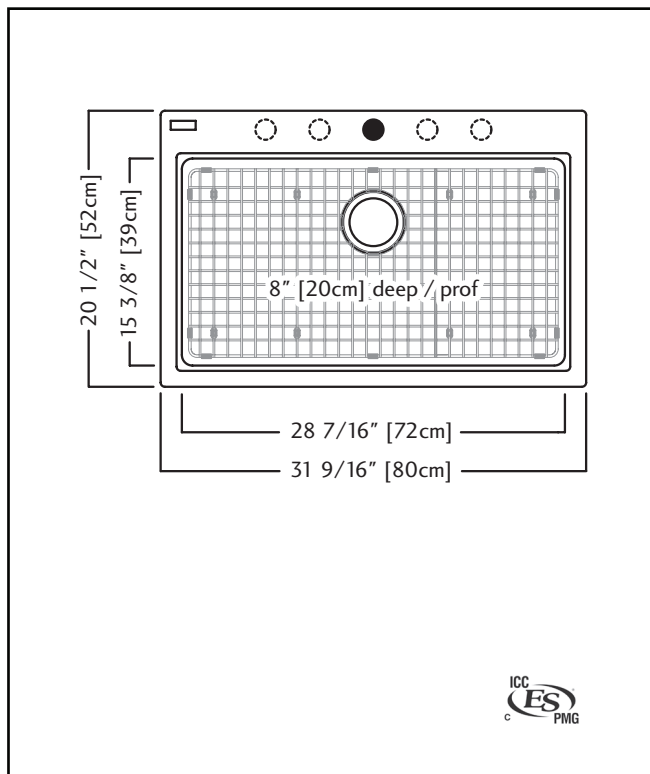

KINDRED

GRANITE SERIES

SINGLE BOWL 33" TOPMOUNT/DROP IN SINK

- MODEL: KGSL2031-8CH (CHAMPAGNE)
- MODEL: KGSL2031-8ON (ONYX)
- MODEL: KGSL2031-8ES (MOCHA)
- MODEL: KGSL2031-8SM (STORM)
- MODEL: KGSL2031-8SG (SHADOW GREY)

TECHNICAL FEATURES

OVERALL SINK SIZE (OD)	20 1/2" FB x 31 9/16" LR
BOWL SIZE (ID)	15 3/8" FB x 28 7/16" LR x 8" DP
MINIMUM CABINET SIZE	33"
CORNER RADIUS	20 mm
DRAIN HOLE LOCATION	Rear
INSTALLATION TYPE	Topmount/Drop In
SOUND DAMPENING	Natural Sound Absorbing
WEIGHT	54.0 lbs
WARRANTY	Limited Lifetime
COUNTRY OF ORIGIN	Slovakia