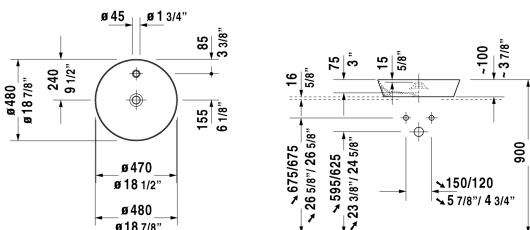

Cape Cod Washbowl # 232848

| < ø 18 7/8" Inch > |

Washbowl	Dimension	Weight	Order number
with interior faucet deck, without overflow, hardware included, ø 18 7/8" Inch			
Colors			
00 White 26 White Satin matt			
Variant			
Infobox			
Made of DuraCeram, Duravit recommends the following faucets for # 232848: Hansgrohe Metris 110 # 31080001 and # 31080821, Metris 200 # 31183001 and # 31183821			
Sanitary ceramics with the special WonderGliss surface finish will remain clean and attractive-looking for a long time to come. When ordering WonderGliss please add a "1" as eleventh digit to the model number.			
Slotted waste for washbasins without overflow	2" Inch	0.7 lb	005024
Design Siphon		3.3 lb	005036
Suitable products			
Vanity unit floorstanding 1 console, 1 furniture with doors and shelf elements laterally, 44 1/8" x 22 1/2" Inch	44 1/8" x 22 1/2" Inch		CC9533
Vanity unit floorstanding 1 console, 1 shelf below, 44 1/8" x 22 1/2" Inch	44 1/8" x 22 1/2" Inch		CC9532

All drawings contain the necessary measurements which are subject to standard tolerances. They are stated in inch & mm and are non-binding. Exact measurements, in particular for customized installation scenarios, can only be taken from the finished ceramic piece.