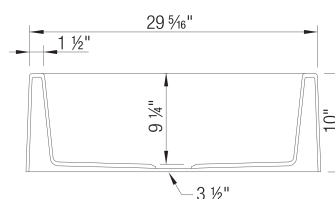

- Min cabinet size: 33 in (840 mm)
- Bowl Depth: 9,25 in (235.0 mm)
- Apron front height: 10 in (254 mm)
- Rim thickness: 1.5 in (38 mm)

Specifications:

Cabinet template, Installation instructions, 3 1/2" (90 mm) stainless steel strainer, Limited lifetime warranty

Apron Front depth: 10" (254 mm)

Rim thickness: 1 1/2" (38 mm)

Depending on cabinet construction, a different cabinet size may be required. Consult the cabinet manufacturer.

This sink requires a custom installation. Exact cutout size is based on installation preferences. Please use actual sink for templating.