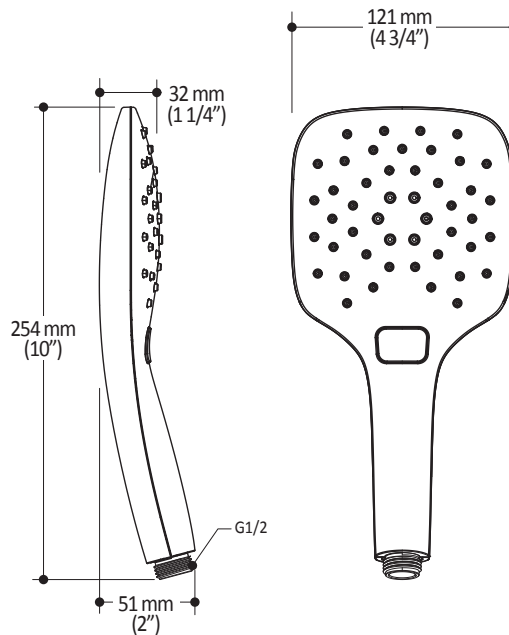

ONCE UPON A TIME...WATER®

102860

PLUS: 2-Jet Handshower

SPECIFICATIONS

Features

- Dimension: 121 mm (4 3/4")
- Anti-scale system with soft sprays
- Water G1/2 male inlet
- 2 positions
- PVD finish (Physical Vapour Deposit): A high technology process that protects the surface finish for increased durability

Colors (Finishes)

- Chrome : 102860-110
- Brushed Nickel PVD : 102860-120

Maximum flow rate

- 7.6 L/min. (2 gpm) at 80 psi

Certifications

The specified model meets or exceeds the following standards;

Installation Notes

Product dimensions:

Important: Dimensions are approximated and are subject to changes. Please refer to the installation instructions.

ONCE UPON A TIME...WATER®

1355, 2nd Street, Industrial Park
Sainte-Marie (Québec)
Canada G6E 1G9