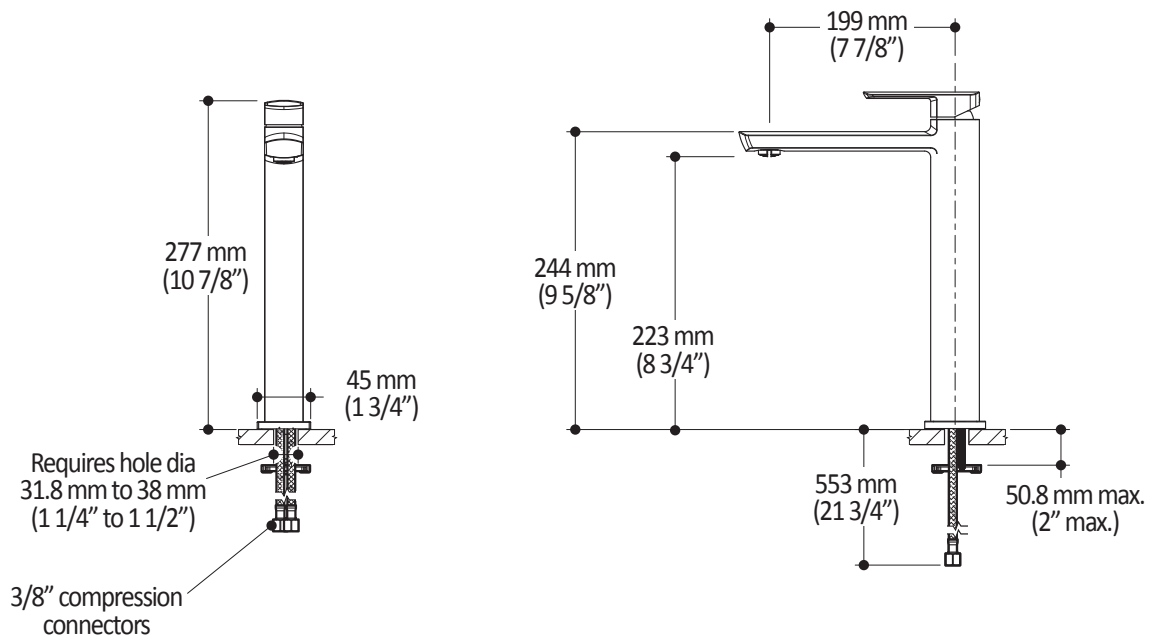

ONCE UPON A TIME...WATER®

GRAFIK™

BF1291 Tall Single Hole Lavatory Faucet

SPECIFICATIONS

Features

- Solid brass construction
- Aerated and hidden stream
- Single hole installation
- Ceramic disc cartridge
- Lead Free: low lead product (less than 0.25%)

Colors (Finishes)

- Chrome: BF1291-110
- Black and chrome: BF1291-150
- Pure Nickel: BF1291-125

Maximum flow rate

- 5.7 L/min (1.5 gpm)

Certifications

The specified model meets or exceeds the following standards:

Product dimensions:

Important: Dimensions are approximated and are subject to changes. Please refer to the installation instructions.

ONCE UPON A TIME...WATER®

1355, 2^e Rue du Parc industriel
Sainte-Marie (Québec)
Canada G6E 1G9