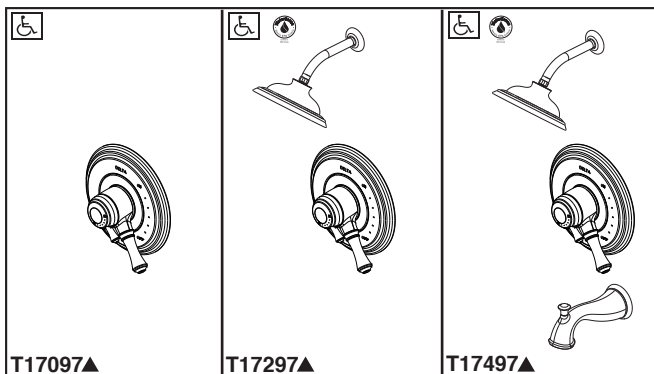

- Cassidy™ Series
- Valve Only (T17097)
- Shower Only (T17297)
- Tub/Shower (T17497)

FEATURES:

- Monitor® 17 Series pressure balanced bath mixing valve trim
- H₂Okinetic® Technology showerhead

STANDARD SPECIFICATIONS:

- Maintains a balanced pressure of hot and cold water even when a valve is turned on or off elsewhere in the system.
- Must also order MultiChoice® universal rough separately.
- Back-to-back installation capability.
- Solid brass forged body.
- Lever volume control handle; temperature adjustment dial.
- Field adjustable to limit handle rotation into hot water zone.
- Maximum dial rotation adjustable between 90° and 180°.
- All parts replaceable from the front of the valve.
- Max. 1.75 gpm @ 80 psi, 6.6 L/min @ 550 kPa
- Stem extension kit RP77992 can be ordered to allow for an additional 1 3/4" wall thickness. RP77992 ships with chrome escutcheon screws. For special finishes also order RPI2630 escutcheon screws in desired finish.

WARRANTY

- Lifetime limited warranty on parts (other than electronic parts and batteries) and finishes; or, for commercial users, for 5 years from date of purchase.
- 5 year limited warranty on electronic parts (other than batteries); or, for commercial users, for 1 year from the date of purchase. No warranty is provided on batteries.

COMPLIES WITH:

- ASME A112.18.1 / CSA B125.1
- ASSE 1016
- Indicates compliance to ICC/ANSI A117.1 - Valve control only
- EPA WaterSense®

Submitted Model No.: _____

Specific Features: _____