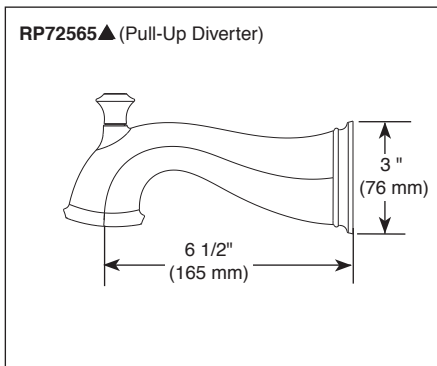

▲ Designate proper finish suffix

Delta reserves the right (1) to make changes in specifications and materials, and (2) to change or discontinue models, both without notice or obligation. Dimensions are for reference only. See current full-line price book or www.deltafaucet.com for finish options and product availability.

DSP-B-T17097 Rev. F

Delta Faucet Company
55 E 111th Street, Indianapolis, Indiana 46280
350 South Edgeware Road, St. Thomas, ON N5P 4L1
© 2017 Delta Faucet Company