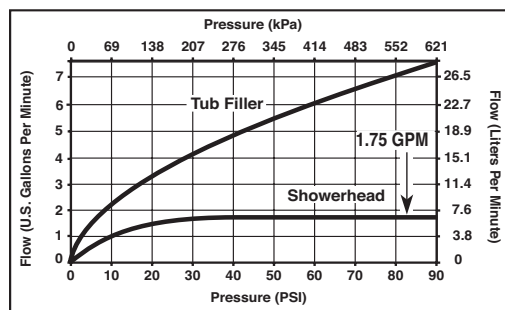

- Cassidy™ Series
- Valve Only (T17097)
- Shower Only (T17297)
- Tub/Shower (T17497)

FEATURES:

- Monitor® 17 Series pressure balanced bath mixing valve trim
- H₂Okinetic® Technology showerhead

STANDARD SPECIFICATIONS:

- Maintains a balanced pressure of hot and cold water even when a valve is turned on or off elsewhere in the system.
- Must also order MultiChoice® universal rough separately.
- Back-to-back installation capability.
- Solid brass forged body.
- Lever volume control handle; temperature adjustment dial.
- Field adjustable to limit handle rotation into hot water zone.
- Maximum dial rotation adjustable between 90° and 180°.
- All parts replaceable from the front of the valve.
- Max. 1.75 gpm @ 80 psi, 6.6 L/min @ 550 kPa
- Stem extension kit RP77992 can be ordered to allow for an additional 1 3/4" wall thickness. RP77992 ships with chrome escutcheon screws. For special finishes also order RPI2630 escutcheon screws in desired finish.

WARRANTY

- Lifetime limited warranty on parts (other than electronic parts and batteries) and finishes; or, for commercial users, for 5 years from date of purchase.
- 5 year limited warranty on electronic parts (other than batteries); or, for commercial users, for 1 year from the date of purchase. No warranty is provided on batteries.

COMPLIES WITH:

- ASME A112.18.1 / CSA B125.1
- ASSE 1016
- Indicates compliance to ICC/ANSI A117.1 - Valve control only
- EPA WaterSense®

Submitted Model No.: _____

Specific Features: _____