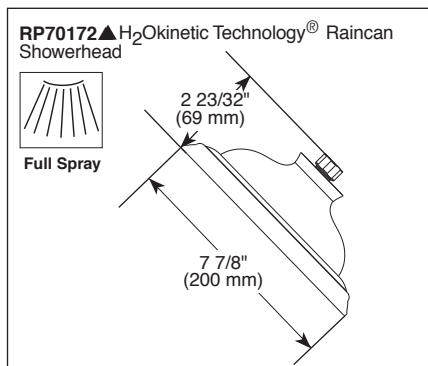

▲ Designate proper finish suffix

Delta reserves the right (1) to make changes in specifications and materials, and (2) to change or discontinue models, both without notice or obligation. Dimensions are for reference only. See current full-line price book or www.deltafaucet.com for finish options and product availability.

DSP-B-T17097 Rev. F

Delta Faucet Company
55 E 111th Street, Indianapolis, Indiana 46280
350 South Edgeware Road, St. Thomas, ON N5P 4L1
© 2017 Delta Faucet Company