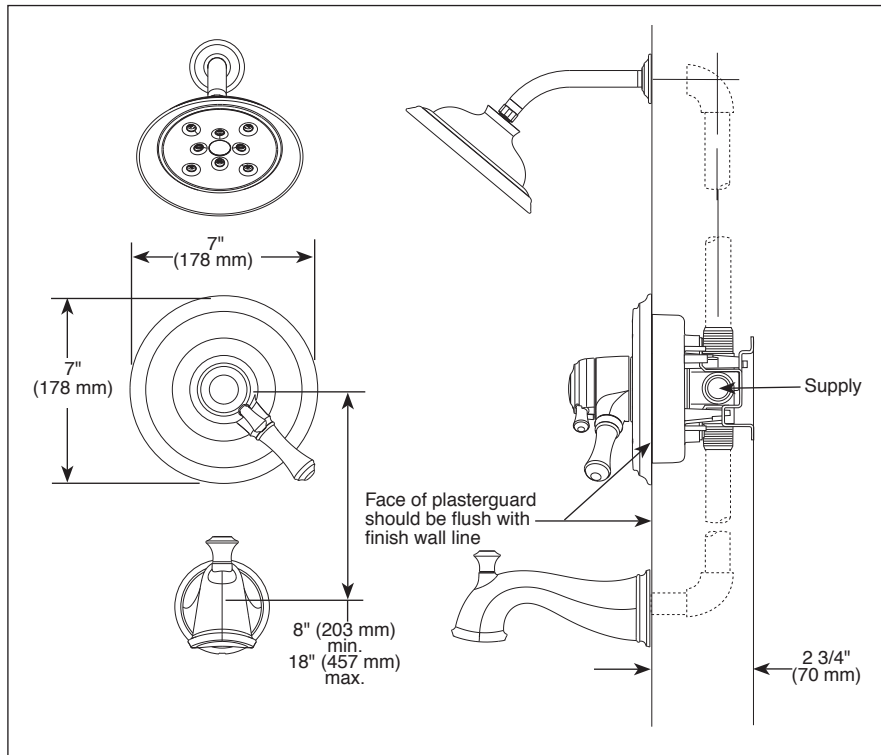

▲ Designate proper finish suffix

Delta reserves the right (1) to make changes in specifications and materials, and (2) to change or discontinue models, both without notice or obligation. Dimensions are for reference only. See current full-line price book or www.deltafaucet.com for finish options and product availability.

DSP-B-T17097 Rev. F

Delta Faucet Company
55 E 111th Street, Indianapolis, Indiana 46280
350 South Edgeware Road, St. Thomas, ON N5P 4L1
© 2017 Delta Faucet Company