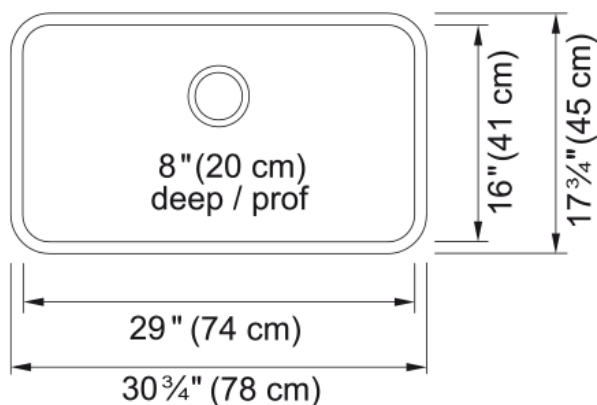

Steel Queen Undermount Sink QSUA1831-8 | 122.0370.142

Steel Queen 30.75-in x 17.75-in Undermount Single Bowl Stainless Steel Kitchen Sink. For versatile durability at a great value, a Kindred Steel Queen undermount single bowl sink will evoke an essence of charm in your kitchen. Designed for performance with smooth edges and a bright satin finish that will stand up to everyday tasks. Steel Queen sinks are made from durable 20-gauge stainless steel with a finish that will stand up to the demands of everyday life. Backed with a limited lifetime warranty, you can trust that this Kindred sink will provide you with reliable performance for years to come.

Aspect

Sink type	Sink
Type of material	Stainless steel
Number of bowls	1
Color	Steel
Surface finish	Silk

Product Dimensions

Exterior size: right to left	30.709
Exterior size: front to back	17.717
Large bowl size: right to left	29.134
Large bowl size: front to back	16.142
Large bowl: depth	7.874

Installation

Minimum cabinet size	33"
----------------------	-----

Product specifications

Installation type	Undermount
Drain hole	3 1/2"
Position of drainer	No drainer

Product identification

Product brand	Kindred
Collection	Steel Queen
Certified by	CSA