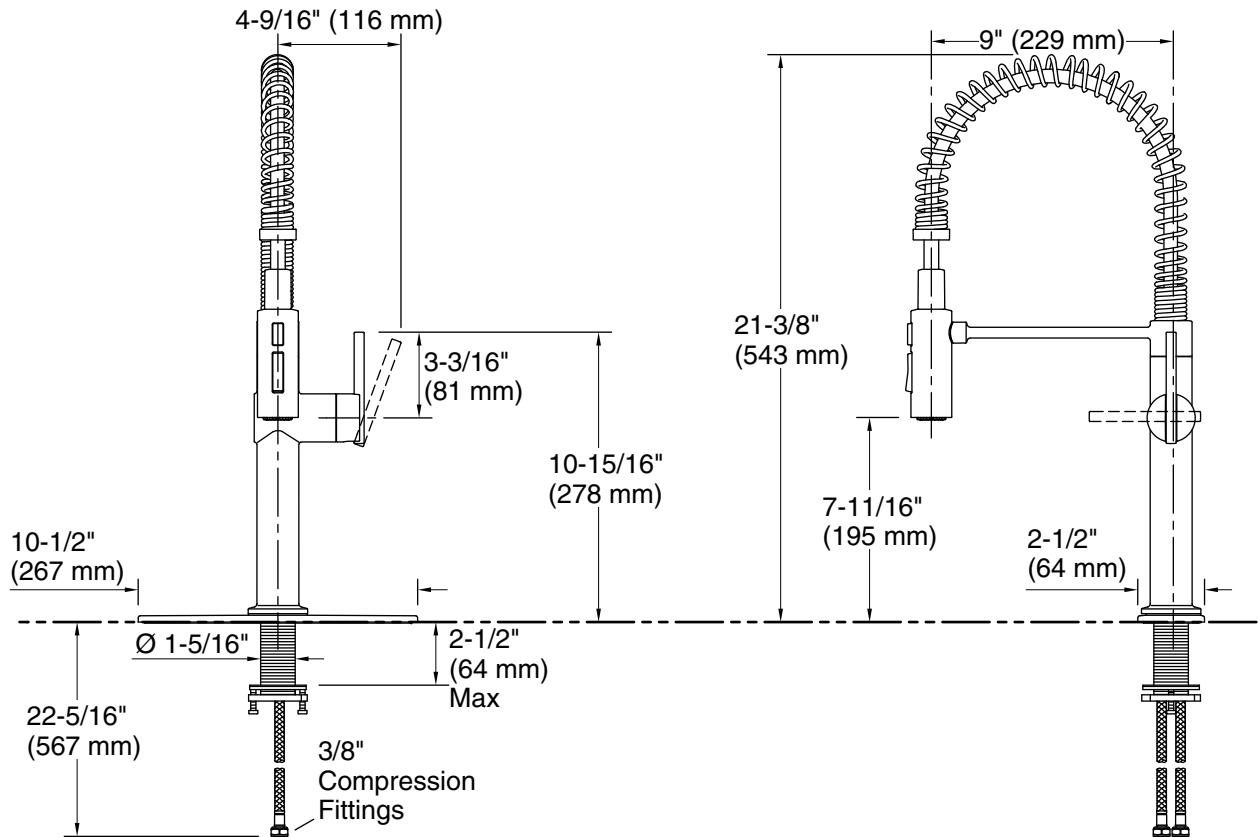

Optional Products/Accessories

- K-22071 Three-hole kitchen faucet escutcheon

ADA **CSA B651**

Codes/Standards

ASME A112.18.1/CSA B125.1
NSF/ANSI 61
NSF/ANSI 372
All applicable US Federal and State material regulations
DOE - Energy Policy Act 1992
California Energy Commission (CEC)
ADA
ICC/ANSI A117.1
CSA B651

Technical Information

All product dimensions are nominal.

Drain included: No

Spout:

Spout reach: 9" (229 mm)

Pressure/fixture Supply Requirements

Fixture pressure max (static): 125 psi (861.8 kPa)

Fixture pressure min (static): 20 psi (137.9 kPa)