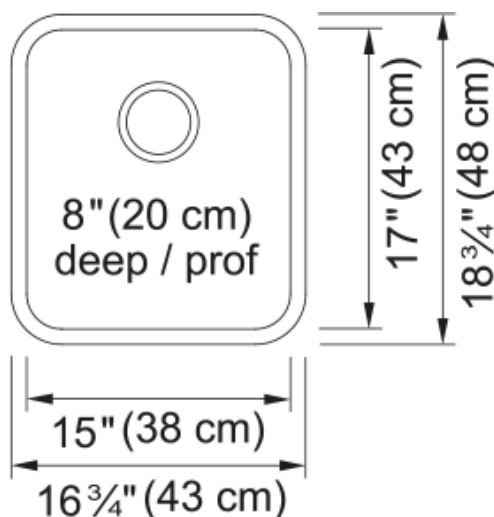

## Steel Queen Undermount Sink QSUA1917-8 | 122.0170.400

Steel Queen 16.75-in x 18.75-in Undermount Single Bowl Stainless Steel bar / Prep Sink. For versatile durability at a great value, a Kindred Steel Queen undermount single bowl sink will evoke an essence of charm in your kitchen. Designed for performance with smooth edges and a bright satin finish that will stand up to everyday tasks. Steel Queen sinks are made from durable 20-gauge stainless steel with a finish that will stand up to the demands of everyday life. Backed with a limited lifetime warranty, you can trust that this Kindred sink will provide you with reliable performance for years to come.

### Product Dimensions

Exterior size: right to left	16.929
Exterior size: front to back	18.898
Large bowl size: right to left	14.961
Large bowl size: front to back	16.929
Large bowl: depth	7.874

### Installation

Minimum cabinet size	18"
----------------------	-----

### Product specifications

Installation type	Undermount
Drain hole	3 1/2"
Position of drainer	No drainer