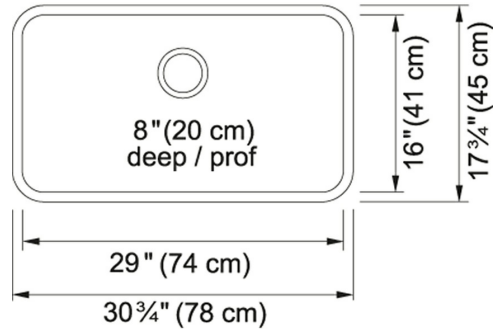

Stainless Steel | 122.0045.257

FAMILY : Sinks | SERIES : Steel Queen | MODEL : QSUA1831-8 | FINISH : Stainless Steel | INSTALLATION TYPE : Undermount

TECHNICAL DATA

Width overall	17 3/4"
Length overall	30 3/4"
Width of large bowl	16"
Length of large bowl	29"
Depth of large bowl	8"
Cabinet Size	33"
Number of Bowls	1
Waste Outlet Diameter	3 1/2"
Cut-Out Template	Yes
Faucet Hole	None
Type of Material	20 Gauge Stainless Steel
Surface Finish	SILK
Waste Kit Included	YES

FAMILY : Sinks | SERIES : Steel Queen | MODEL : QSUA1831-8 | FINISH : Stainless Steel | INSTALLATION TYPE : Undermount

RECOMMENDED

112.0204.314

112.0061.143

112.0202.209

112.0044.784
