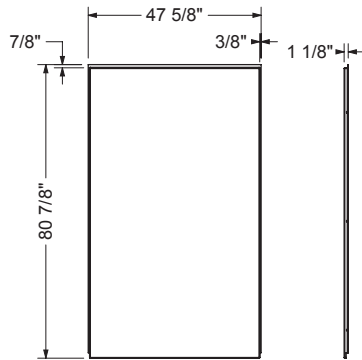

Utile back wall 48 in.

Model number:

103421

Dimensions: 48" x 1" x 80"

Installation: Direct to Stud

Material: Composite

Standard Features:

- Realistic looking tile and grout
- Solid, one-piece walls: sturdy and durable
- Mistake-proof Ulok system makes assembly simple and quick
- Corner or alcove shower installation
- 10-year warranty
- 1 corner shelf included

Utile back wall 48 in.

Model number:

103421

Dimensions: 48" x 1" x 80"

Installation: Direct to Stud

Material: Composite

Dimensions:

48 x 1 1/8 x 80 in.
(1219 x 29 x 2032 mm)

Weight:

77 lbs (35 kg)

BACK WALL

SIDE WALL

TOP VIEW (ASSEMBLED)

This product is designed to be installed in a building that conforms with the requirements of the National Building Code of Canada 2005
All dimensions are approximate. Structure measurements must be verified against the unit to ensure proper fit.