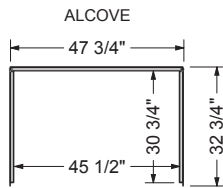

Utile back wall 48 in.

Model number:

103421

Dimensions: 48" x 1" x 80"

Installation: Direct to Stud

Material: Composite

Standard Features:

- Realistic looking tile and grout
- Solid, one-piece walls: sturdy and durable
- Mistake-proof Ulok system makes assembly simple and quick
- Corner or alcove shower installation
- 10-year warranty
- 1 corner shelf included

Utile back wall 48 in.

Model number:

103421

Dimensions: 48" x 1" x 80"

Installation: Direct to Stud

Material: Composite

Dimensions:

48 x 1 1/8 x 80 in.
(1219 x 29 x 2032 mm)

Weight:

77 lbs (35 kg)

BACK WALL

SIDE WALL

TOP VIEW (ASSEMBLED)

This product is designed to be installed in a building that conforms with the requirements of the National Building Code of Canada 2005
All dimensions are approximate. Structure measurements must be verified against the unit to ensure proper fit.