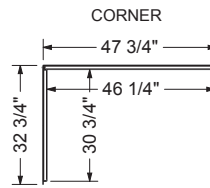

Utile back wall 48 in.

Model number:

103421

Dimensions: 48" x 1" x 80"

Installation: Direct to Stud

Material: Composite

Dimensions:

48 x 1 1/8 x 80 in.
(1219 x 29 x 2032 mm)

Weight:

77 lbs (35 kg)

BACK WALL

SIDE WALL

TOP VIEW (ASSEMBLED)

This product is designed to be installed in a building that conforms with the requirements of the National Building Code of Canada 2005
All dimensions are approximate. Structure measurements must be verified against the unit to ensure proper fit.