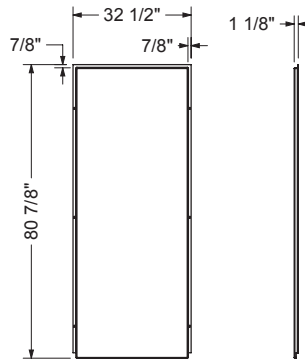

Utile back wall 48 in.

Model number:

103421

Dimensions: 48" x 1" x 80"

Installation: Direct to Stud

Material: Composite

Standard Features:

- Realistic looking tile and grout
- Solid, one-piece walls: sturdy and durable
- Mistake-proof Ulok system makes assembly simple and quick
- Corner or alcove shower installation
- 10-year warranty
- 1 corner shelf included

Utile back wall 48 in.

Model number:

103421

Dimensions: 48" x 1" x 80"

Installation: Direct to Stud

Material: Composite

Dimensions:

48 x 1 1/8 x 80 in.
(1219 x 29 x 2032 mm)

Weight:

77 lbs (35 kg)

BACK WALL

SIDE WALL

TOP VIEW (ASSEMBLED)

This product is designed to be installed in a building that conforms with the requirements of the National Building Code of Canada 2005
All dimensions are approximate. Structure measurements must be verified against the unit to ensure proper fit.