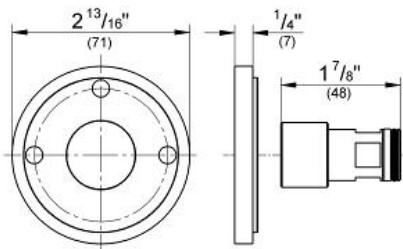

GROHE RETRO-FIT Spacer

MODEL # 26030000

Pure Freude
an Wasser

GROHE

Product Description:
GROHE RETRO-FIT
Spacer

Standard Specification:

- For use with GROHE Retro-fit Shower Systems
- GROHE StarLight finish