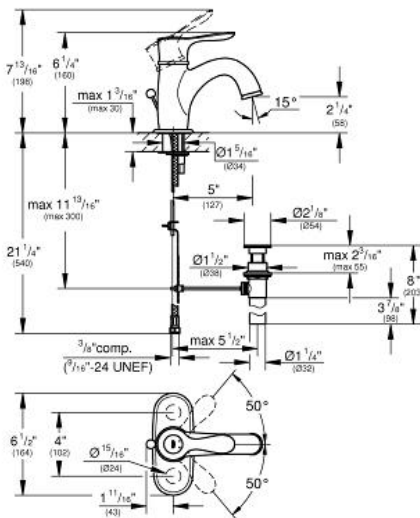

PARKFIELD
Single-Handle Bathroom Faucet
MODEL # 23306000

Pure Freude
an Wasser

Product Description:
PARKFIELD
Single-Handle Bathroom Faucet

Standard Specification:

- GROHE EcoJoy technology for less water and perfect flow
- Single hole installation
- GROHE SilkMove 1.4" (35 mm) ceramic cartridge
- GROHE StarLight chrome finish
- Temperature limiter
- Adjustable flow rate limiter
- Adjustable minimum flow rate approx. 1.0 gpm
- Flow control
- Pop-up waste set
- Stainless steel flex lines
- 6" escutcheon
- Max Flow Rate: 1.5 gpm (5.7 L/min)

Applicable Codes & Standards:

- Energy Policy Act of 1992
- NSF 61
- ASME A112.18.1/CSA B125.1
- US Federal and State material regulations
- EPA WaterSense®
- ICC/ANSI A117.1
- LOGO NSF

Color:

- 23306000 StarLight Chrome