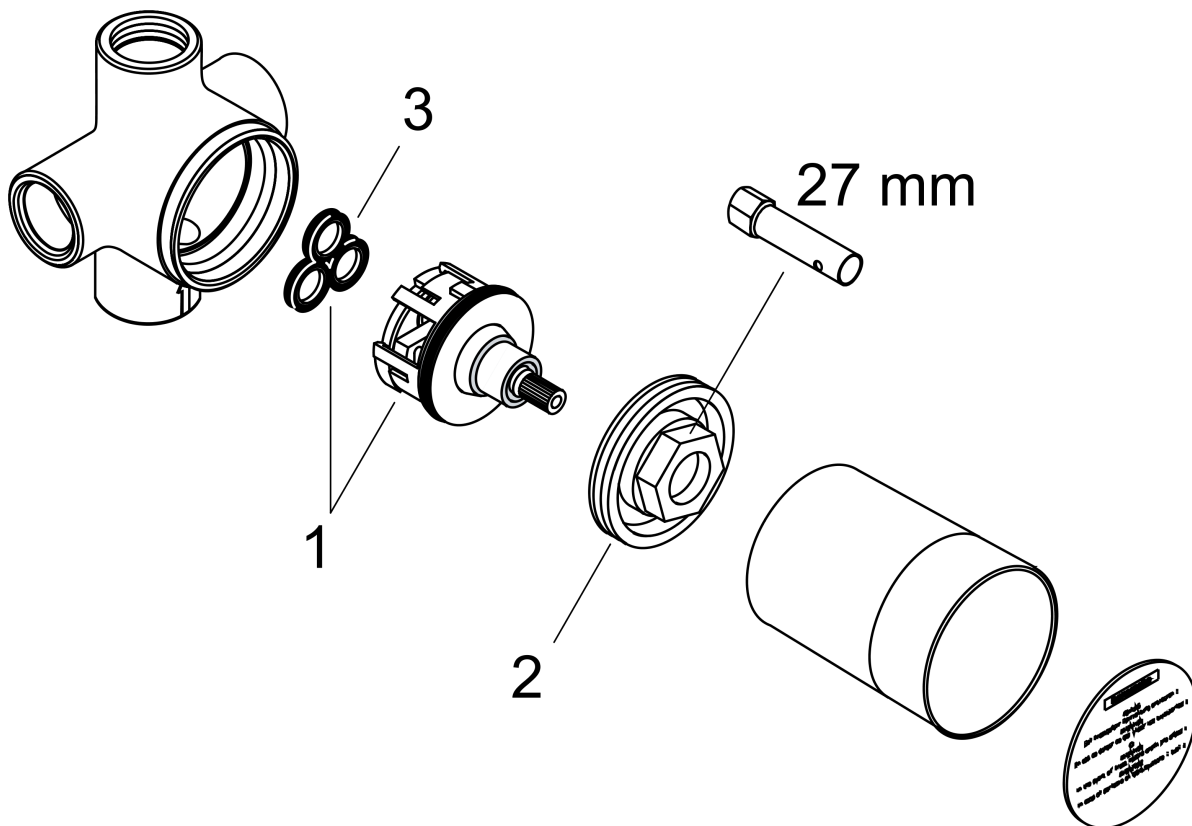

Rough, Quattro Green 3-Way Diverter (no shared function), 3/4"

Finish: Part no. : **15936181**

Description

Features

- 1 inlet, 3 outlets (no shared function)
- Connection type: G 3/4"
- Requires volume control / separate shut-off/ diverter valve
- Ceramic cartridge
- Maximum flow rate (at 3 bar): 65 l/min

Compliance / Sustainability

Product image

Scale drawing

Rough, Quattro Green 3-Way Diverter (no shared function), 3/4"
 Finish: Part no. : 15936181

Exploded drawing

Year of production: >07/18

Rough, Quattro Green 3-Way Diverter (no shared function), 3/4"
 Finish: Part no. : **15936181**

Spare parts list

Year of production: >07/18

Pos.	Description	Part no.	PC	PU
1	diverter unit	96604001	0	1
2	nut	97550000	0	1
3	sealing set	98798000	0	1
a	extension 25 mm	96370000	0	1