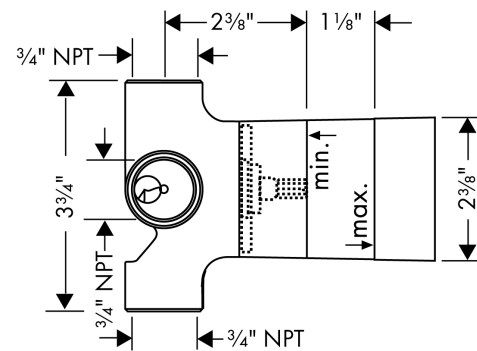

Rough, Quattro Green 3-Way Diverter (no shared function), 3/4"

Finish: Part no. : **15936181**

Description

Features

- 1 inlet, 3 outlets (no shared function)
- Connection type: G 3/4"
- Requires volume control / separate shut-off/ diverter valve
- Ceramic cartridge
- Maximum flow rate (at 3 bar): 65 l/min

Compliance / Sustainability

Product image

Scale drawing

Rough, Quattro Green 3-Way Diverter (no shared function), 3/4"
 Finish: Part no. : 15936181

Exploded drawing

Year of production: >07/18

Rough, Quattro Green 3-Way Diverter (no shared function), 3/4"
 Finish: Part no. : **15936181**

Spare parts list

Year of production: >07/18

Pos.	Description	Part no.	PC	PU
1	diverter unit	96604001	0	1
2	nut	97550000	0	1
3	sealing set	98798000	0	1
a	extension 25 mm	96370000	0	1