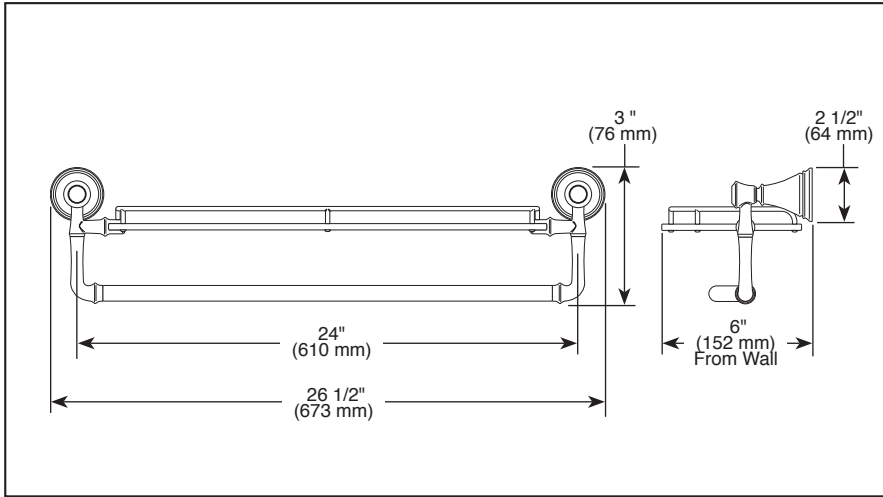

Submitted Model No.: _____
 Specific Features: _____

▲ Designate Proper Finish Suffix

ACCESSORIES

- Cassidy™ Bath Collection
- Glass Shelf

STANDARD SPECIFICATIONS:

- Wood blocking is preferable behind all wall surfaces. If wood blocking is not available, the following fasteners are suggested: Tile/Masonry-Plastic or lead Anchors Plaster/drywall-Toggle bolts.
- Mounting hardware and mounting template included with product.