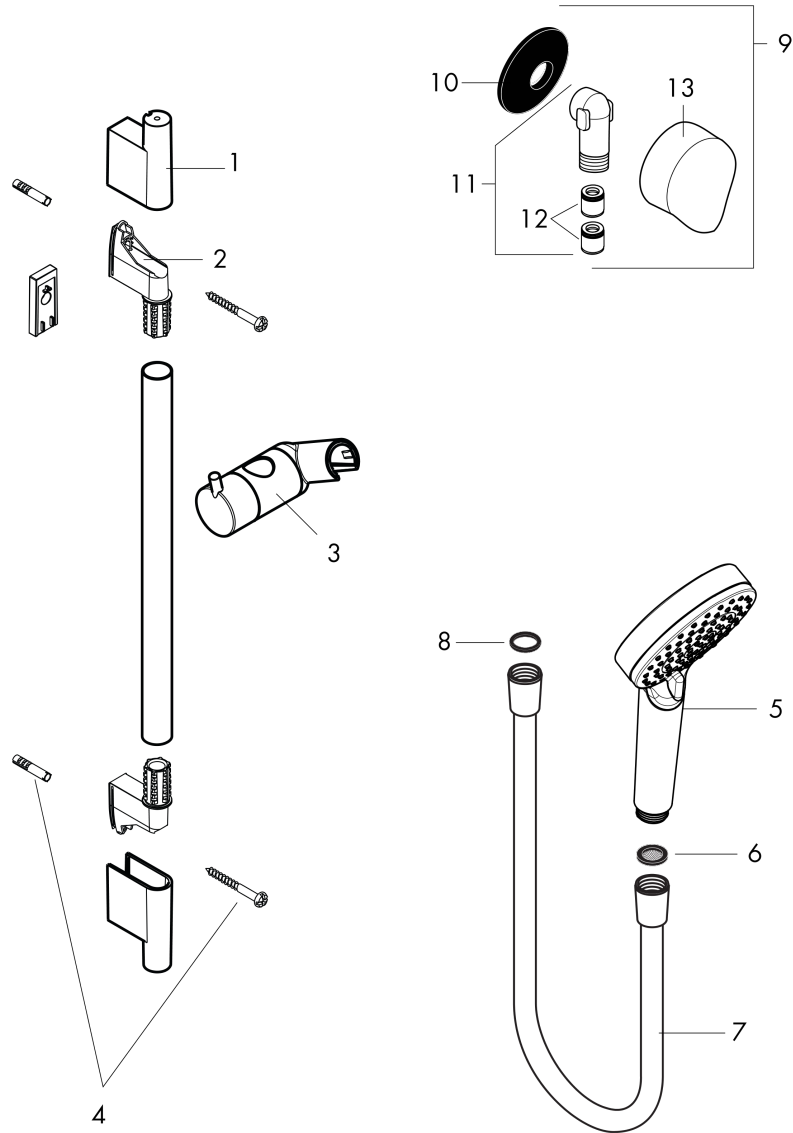

Vernis Blend
Wallbar Set 100 Vario-Jet 24", 1.5 GPM
Product Finish: **chrome** Part no. : **04971000**

Exploded drawing

Year of production: >02/21

Vernis Blend
Wallbar Set 100 Vario-Jet 24", 1.5 GPM
 Product Finish: **chrome** Part no. : **04971000**

Spare parts list

Year of production: >02/21

Pos.	Description	Part no.	PC	PU
1	cover	97709000	0	1
2	wall support	96275000	0	1
3	support, assy	97651000	0	1
4	mounting set	96179000	0	1
5	-	26090001	0	1
6	filter packing	94246000	0	1
7	shower hose 1,60 m	28276003	0	1
8	seal	98058000	0	1
9	Fixfit Hose Connection	27458003	0	1
10	support element	98557000	0	1
11	connection angel	98531001	0	1
12	set of non return valves DW 15	94074000	0	1
13	cover	97454000	0	1