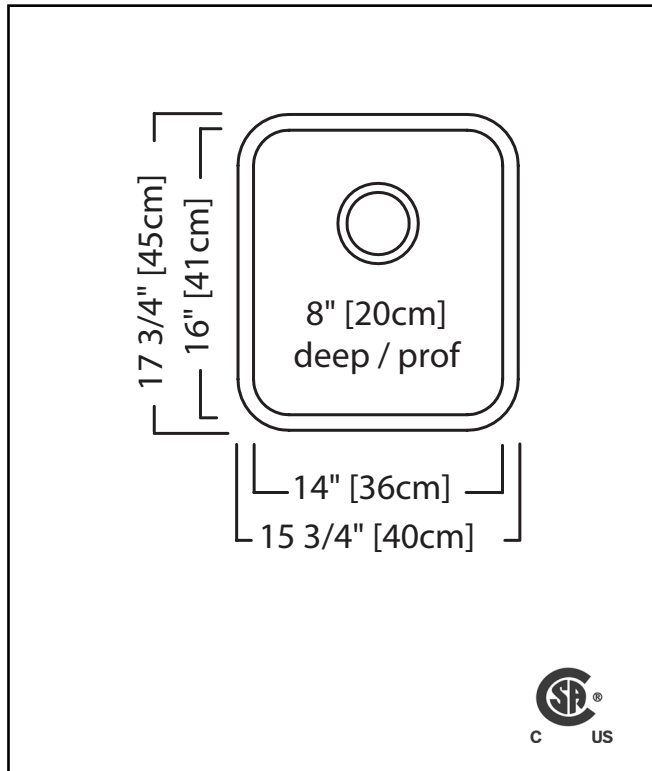

KINDRED

STEEL QUEEN

SINGLE BOWL 20 GAUGE UNDERMOUNT

MODEL: QSUA1816-8

- ✓ Resilient finish offers lasting durability
- ✓ Rear off-set drain maximizes the usable bottom surface of the bowl while also creating extra cabinet space beneath the sink
- ✓ Sound dampening system that reduces excess noise from running water and disposal vibration
- ✓ Undermount installation creates a seamless profile to bring sleek style to any kitchen

Steel Queen
Undermount

TECHNICAL FEATURES

OVERALL SINK SIZE (OD)	17 3/4" FB x 15 3/4" LR
BOWL SIZE (ID)	16" FB x 14" LR x 8" DP
MINIMUM CABINET SIZE	18"
MATERIAL	20 Gauge
CORNER RADIUS	50 mm
STAINLESS STEEL FINISH	Satin Finish Bowl with Silk Finished Rim
DRAIN HOLE LOCATION	Rear
INSTALLATION TYPE	Undermount
SOUND COATING	Undercoating
WEIGHT	7.1 lbs
WARRANTY	Limited Lifetime
COUNTRY OF ORIGIN	Canada