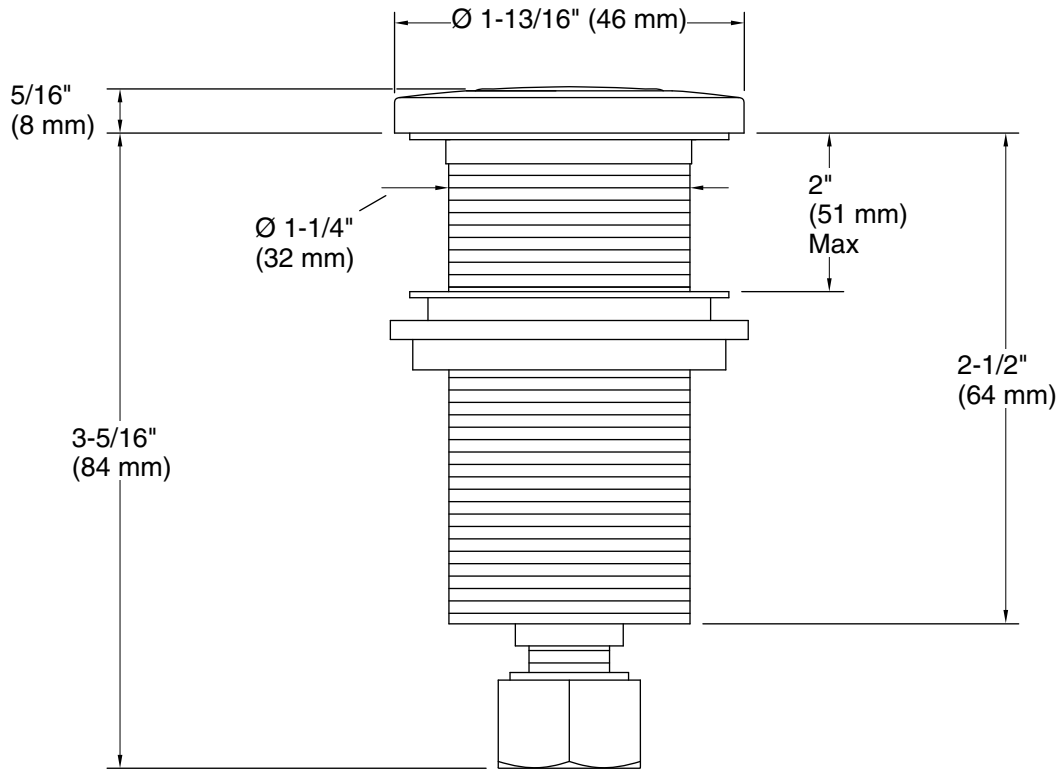

Features

- Air switch easily mounts to your sink or countertop
- Provides a decorative alternative to conventional wall-mount toggle switch
- Coordinates with contemporary-style faucets
- Includes button and 6' (1829 mm) air line

Material

- Premium material construction for durability and reliability
- Durable finishes engineered to last and designed to match with KOHLER faucet finishes

Installation

- Deck-mount

Codes/Standards

None Applicable

Technical Information

All product dimensions are nominal.

Material: Brass/Plastic