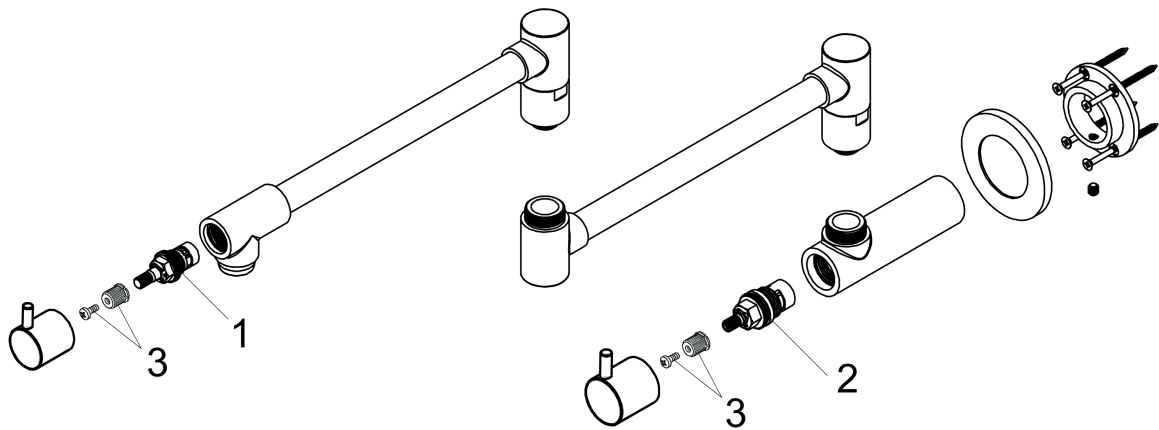

Talis S
Pot Filler, Wall-Mounted
 Finish: **Chrome** Part no. : **04057000**

Description

Features

- Swivel range 180°
- Aerated spray
- Wall-mounted
- For cold water connection
- Maximum flow rate (at 3 bar): 9.5 l/min
- Ceramic valves 90°
- 1/2" NPT

Compliance / Sustainability

Product image

Scale drawing

Talis S
Pot Filler, Wall-Mounted
 Finish: **Chrome** Part no. : **04057000**

Exploded drawing

Year of production: >06/08

Talis S
Pot Filler, Wall-Mounted
 Finish: **Chrome** Part no. : **04057000**

Spare parts list

Year of production: >06/08

Pos.	Description	Part no.	PC	PU
1	shut off unit	88789000	0	1
2	shut off unit	88790000	0	1
3	handle fixing set	98932000	0	1