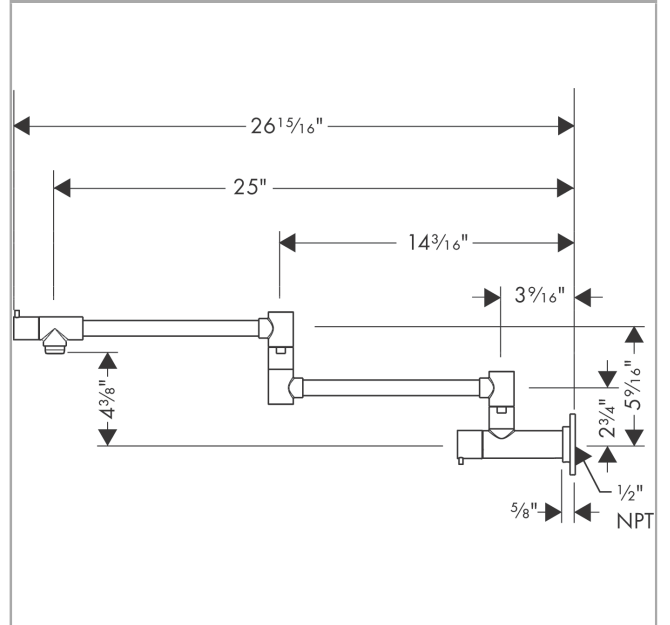

Talis S
Pot Filler, Wall-Mounted
 Finish: **Chrome** Part no. : **04057000**

Description

Features

- Swivel range 180°
- Aerated spray
- Wall-mounted
- For cold water connection
- Maximum flow rate (at 3 bar): 9.5 l/min
- Ceramic valves 90°
- 1/2" NPT

Compliance / Sustainability

Product image

Scale drawing

Talis S
Pot Filler, Wall-Mounted
 Finish: **Chrome** Part no. : **04057000**

Exploded drawing

Year of production: >06/08

Talis S
Pot Filler, Wall-Mounted
 Finish: **Chrome** Part no. : **04057000**

Spare parts list

Year of production: >06/08

Pos.	Description	Part no.	PC	PU
1	shut off unit	88789000	0	1
2	shut off unit	88790000	0	1
3	handle fixing set	98932000	0	1