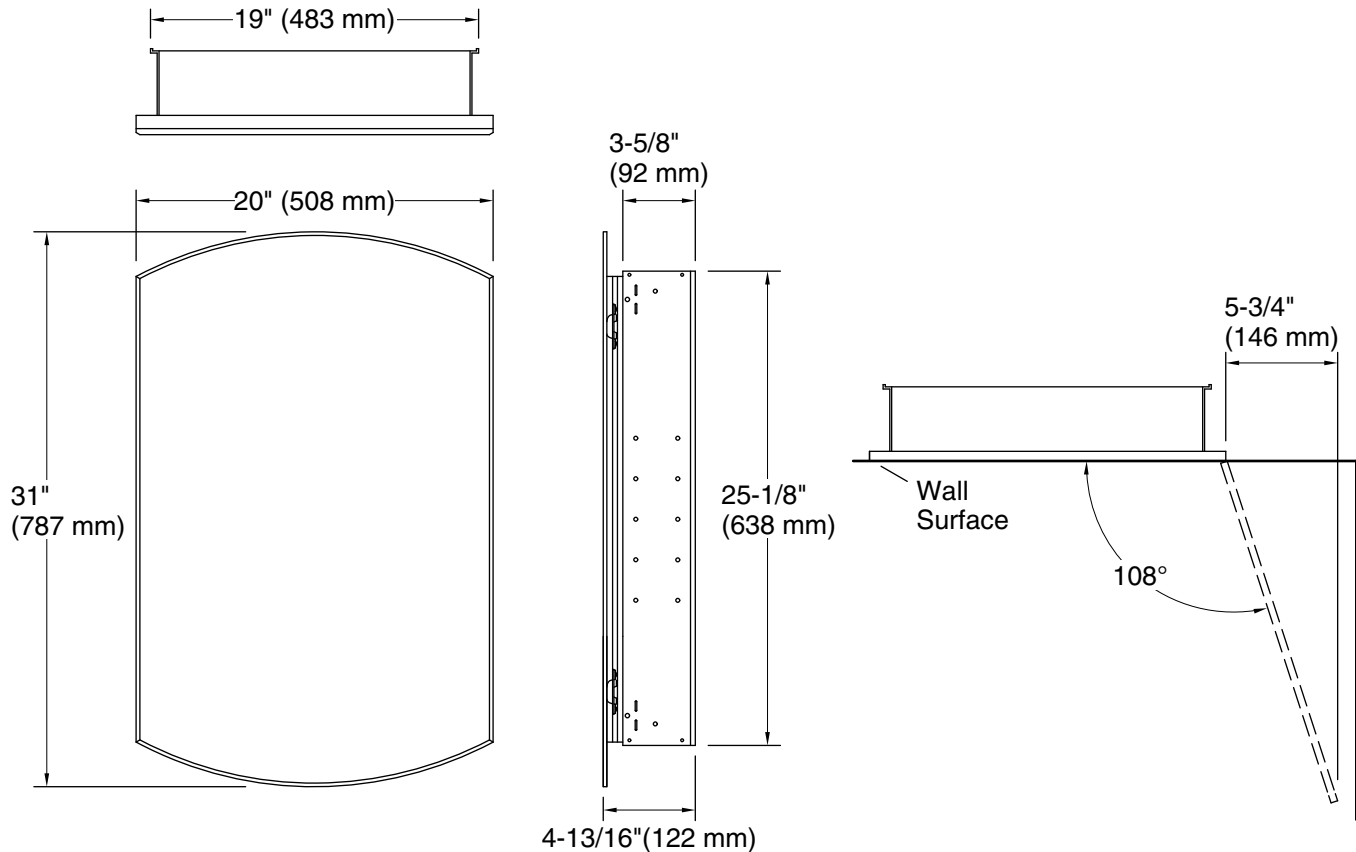

## Features

- Two adjustable tempered-glass shelves offer additional bathroom storage.
- Full-overlay mirrored door with beveled edges.
- Mirrors on back of door and interior back of cabinet.
- Two-way adjustable hinges with 108° opening capability for easy cabinet access.
- Can be installed with left- or right-hand swing.
- Includes mounting hardware for surface or recessed installation.
- Includes side mirror kit for surface mount installation.
- Coordinates with other products in the Archer collection.

## Technical Information

All product dimensions are nominal.

## Notes

Install this product according to the installation guide.

When determining the height of the medicine cabinet, ensure the mirrored door will clear all obstacles (such as a faucet). A minimum distance of 2" (51 mm) is required.

Roughing-in opening for recess-mount installations: 19-1/4" (489 mm) x 25-1/4" (641 mm) x 3-15/16" (100 mm).