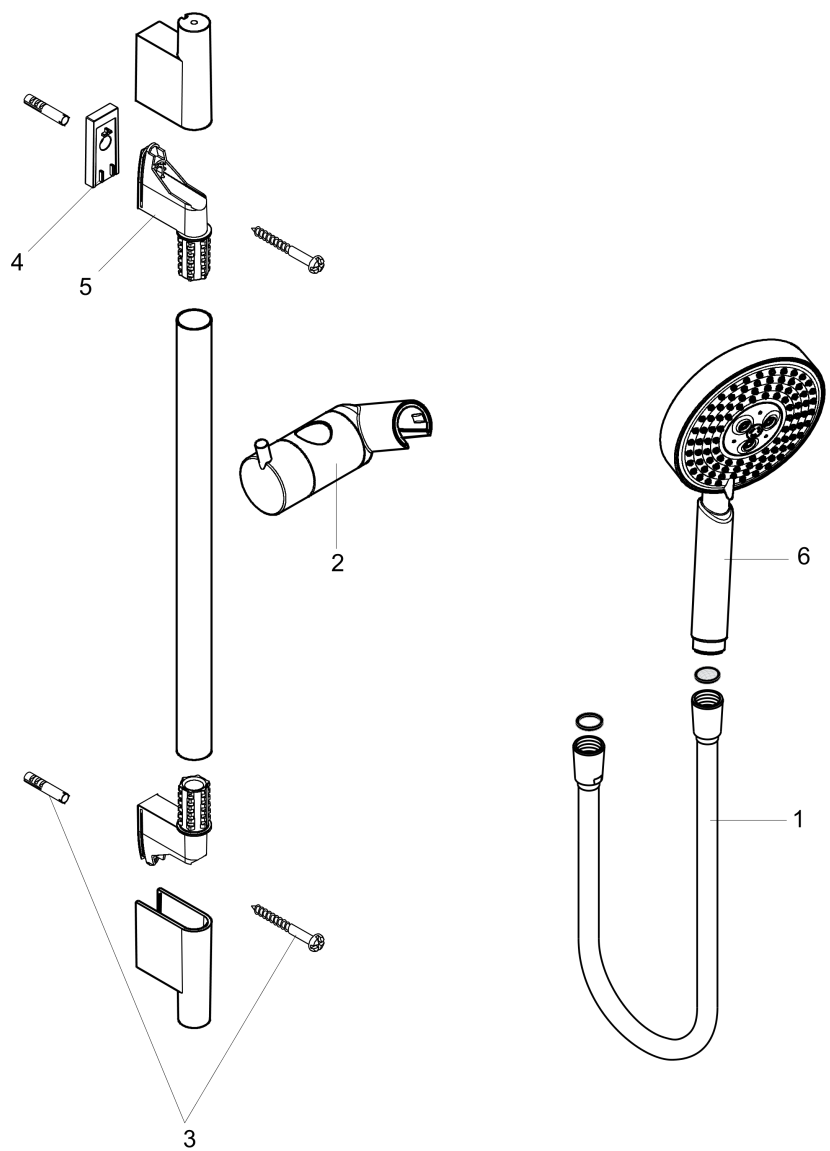

Raindance S
Wallbar Set 120 3-Jet 24", 2.5 GPM
 Finishes : **chrome** Part no. : **04266000**

Exploded drawing

Year of production: >01/09

Raindance S
Wallbar Set 120 3-Jet 24", 2.5 GPM
 Finishes : **chrome** Part no. : **04266000**

Spare parts list

Year of production: >01/09

Pos.	Description	Part no.	Price	PU
1	shower hose 1,60 m	28276003	-	1
2	support, assy	97651000	-	1
3	mounting set	96179000	-	1
4	tile-matching-disk	97450000	-	1
5	wall support	96275000	-	1
6	handshower	28514001	-	1
7	washer	88651000	-	1