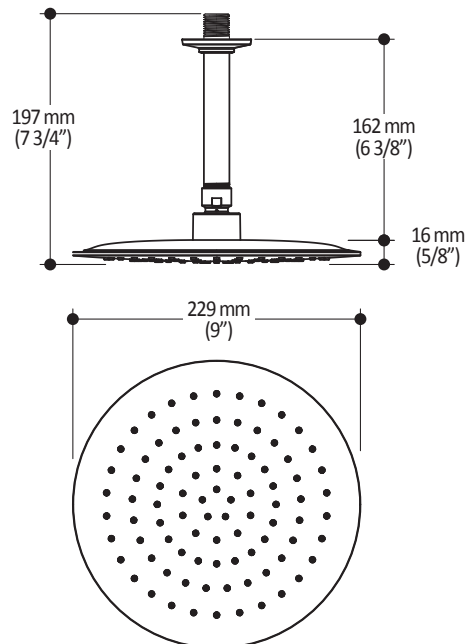

Important : Dimensions are approximated and are subject to changes. Please refer to the installation instructions.

Kalia

ONCE UPON A TIME...WATER®

1355, 2nd Street, Industrial Park
Sainte-Marie (Québec)
Canada G6E 1G9

T 418-387-9090
1-877-GO-KALIA (1-877-465-2542)
F 418 387-9089

KaliaStyle.com