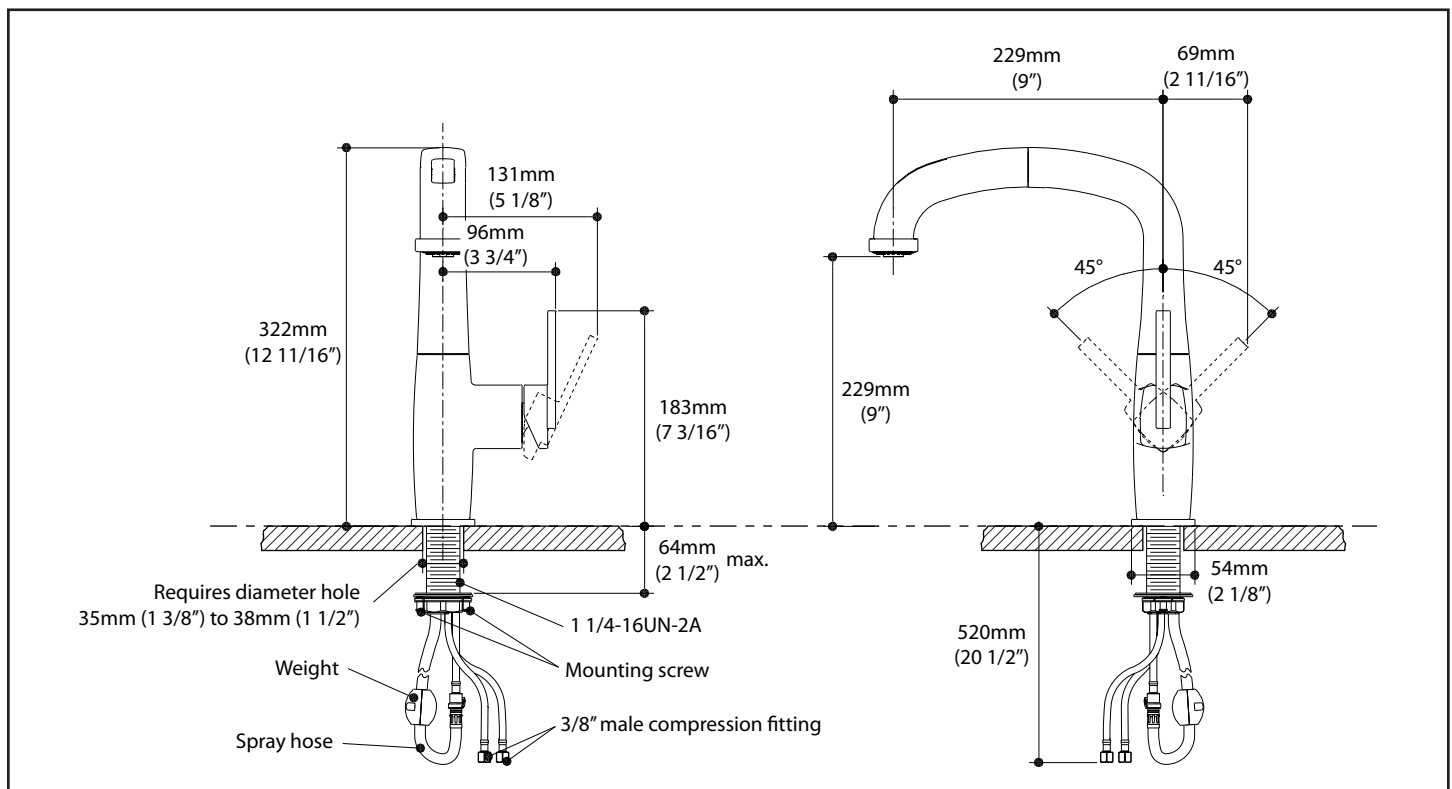

WARRANTY

The Kalia faucets carries a limited LIFETIME warranty to be free of defects in material and workmanship for normal residential use.