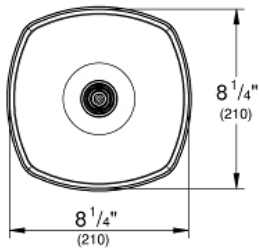

RAINSHOWER GRANDERA 210

Shower Head 1 Spray

MODEL # 27976000

Pure Freude
an Wasser

GROHE

Product Description:
RAINSHOWER GRANDERA 210
Shower Head 1 Spray

Standard Specification:

- Metal
- 2.5 gpm (9.5 l/min) flow limiter
- **GROHE DreamSpray** perfect spray pattern
- **GROHE StarLight** chrome finish
- **SpeedClean** anti-lime system
- Suitable for instantaneous heater
- Min. recommended pressure: 15 psi (1.0 bar)