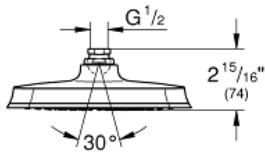

RAINSHOWER GRANDERA 210

Shower Head 1 Spray

MODEL # 27976000

Pure Freude
an Wasser

GROHE

Product Description:
RAINSHOWER GRANDERA 210
Shower Head 1 Spray

Standard Specification:

- Metal
- 2.5 gpm (9.5 l/min) flow limiter
- **GROHE DreamSpray** perfect spray pattern
- **GROHE StarLight** chrome finish
- **SpeedClean** anti-lime system
- Suitable for instantaneous heater
- Min. recommended pressure: 15 psi (1.0 bar)