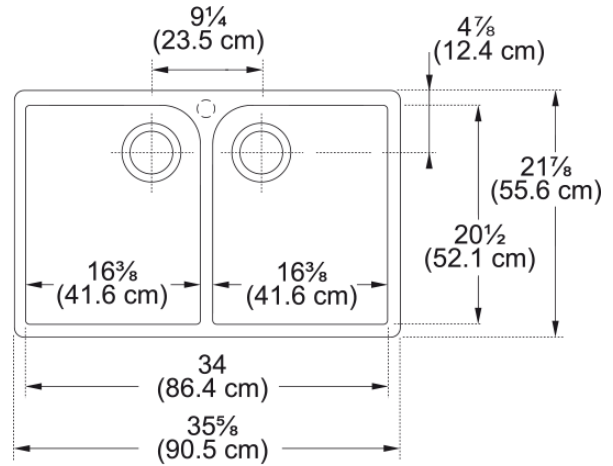

## Technical Data

### Product Dimensions

Exterior size: right to left	35.622
Exterior size: front to back	21.874
Large bowl size: right to left	16.535
Large bowl size: front to back	20.5
Large bowl: depth	7.874
Small bowl size: right to left	16.535
Small bowl size: front to back	20.5
Small bowl: depth	7.874

### Installation

Minimum cabinet size	36"
----------------------	-----

### Product specifications

Installation type	Apron front
Drain hole	3 1/2"
Position of drainer	No drainer