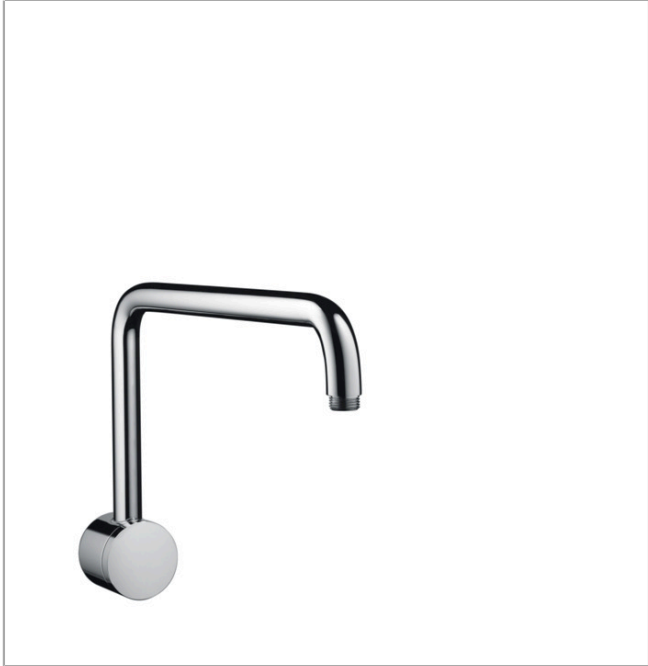

**Raindance
Showerarm**

Finishes : **chrome** Part no. : **06476000**

Description

Features

- Brass
- 1/2" NPT
- Mounting plate, Escutcheon

Item details

Compliance

Product image

Scale drawing