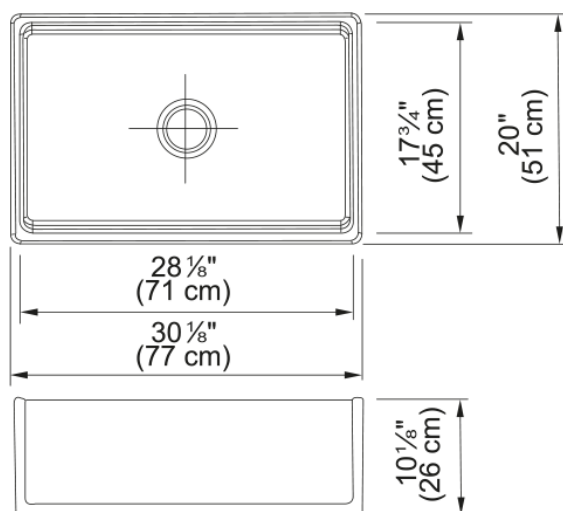

Farm House Fireclay Sink - FHK710-30WH | 130.0079.634

30.12-in. x 20.0-in. White Fireclay Single Bowl Apron Front Kitchen Sink. The perfect blend of nature and design, Franke apron-front fireclay sinks are made of liquid ceramic which is then fired to create a material that feels incomparably smooth and is tremendously hard-wearing. The Franke Farm House collection will compliment a classic or modern design, and the 9" deep bowls provide ample space for any kitchen task.

Aspect

Sink type	Sink
Type of material	Fireclay
Number of bowls	1
Color	White
Surface finish	Glossy

Product Dimensions

Exterior size: right to left	30.315
Exterior size: front to back	20.079
Large bowl size: right to left	27.953
Large bowl size: front to back	18.11
Large bowl: depth	10.236

Installation

Minimum cabinet size	33"
----------------------	-----

Product specifications

Installation type	Apron front
Drain hole	3 1/2"
Position of drainer	No drainer

Product identification

Product brand	FRANKE
Product family	None
Collection	Farm House
Certified by	ICC