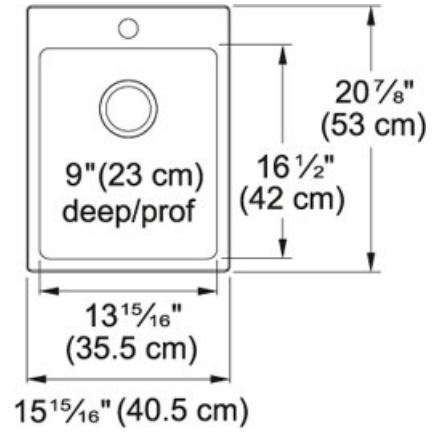

Stainless Steel | 101.0636.972

FAMILY : Sinks | FINISH : Stainless Steel | INSTALLATION TYPE : Topmount | SERIES : Brookmore | MODEL : BSL2116-9-1

TECHNICAL DATA

Width overall	20 7/8"
Length overall	15 15/16"
Width of large bowl	16 1/2"
Length of large bowl	13 15/16"
Depth of large bowl	9"
Cabinet Size	18"
Number of Bowls	1
Waste Outlet Diameter	3 1/2"
Cut-Out Template	Yes
Faucet Hole	1
Type of Material	18 Gauge Stainless Steel
Surface Finish	H-HIGH-GLOSS/MIRROR
Waste Kit Included	YES
EZ Torque Installation	YES