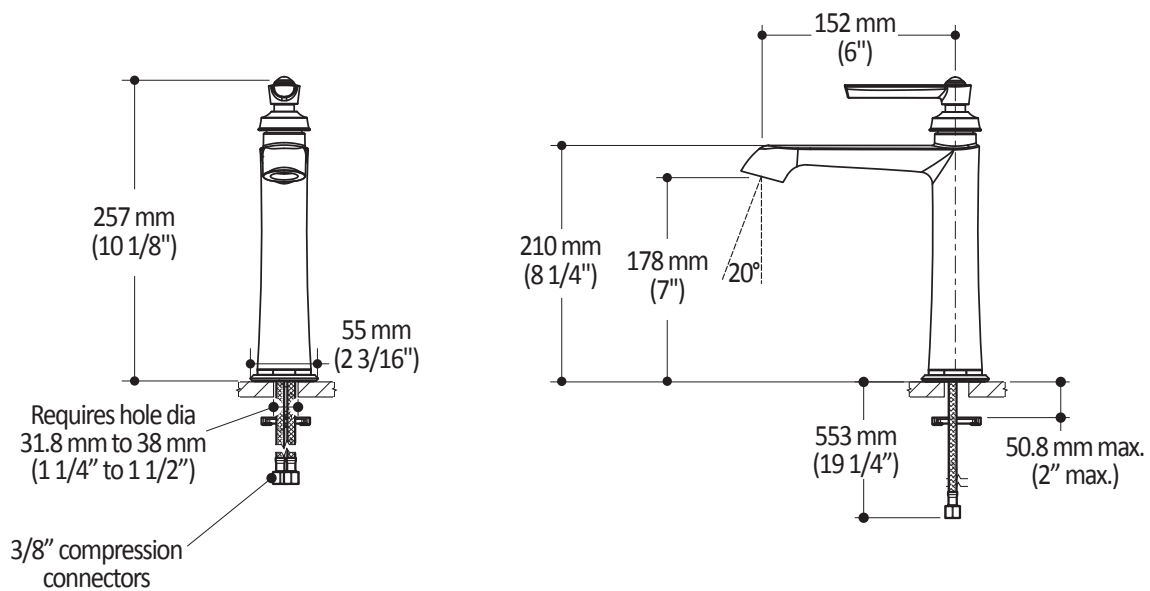

Kalia

ONCE UPON A TIME...WATER®

RUSTIK™

BF1482

Tall Single Hole Lavatory Faucet

SPÉCIFICATIONS

Features

- Solid brass construction
- Aerated, hidden and adjustable stream (20°)
- Single hole installation
- Ceramic disc valve cartridge
- Lead Free: low lead product (less than 0.25%)

Maximum flow rate

- 5.7 L/min (1.5 gpm)

Colors (Finishes)

- Chrome: BF1482-110

Certifications

The specified model meets or exceeds the following standards;

Installation Notes

This product must be installed following the installation instructions provided.

Product dimensions:

Important: Dimensions are approximated and are subject to changes. Please refer to the installation instructions.

ONCE UPON A TIME...WATER®

1355, 2^e Rue du Parc industriel
Sainte-Marie (Québec)
Canada G6E 1G9