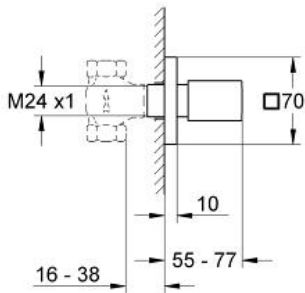

EUROCUBE
Volume Control Trim
MODEL # 19910000

Pure Freude
an Wasser

GROHE

ADA

Product Description:
EUROCUBE
Volume Control Trim

Standard Specification:

- Without concealed body
- Metal grip handle
- For use with Rough-In Valve (29 273) or (29 274)