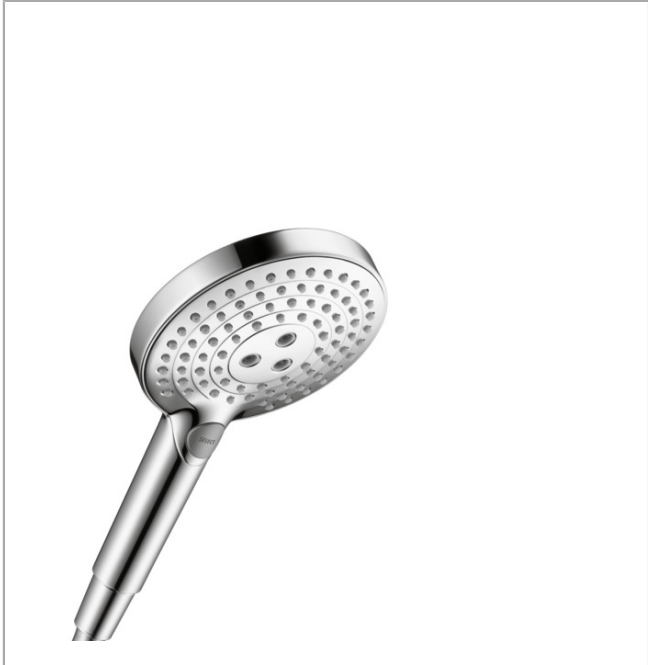

Raindance Select S
Handshower 120 3-Jet, 2.5 GPM
 Finishes : **chrome** Part no. : **26531001**

Description

Features

- Select button for comfortable alternation of spray modes
- 87 no-clog spray channels
- Spray modes: Rain, RainAir, Whirl
- Flow: 2.5 GPM (9.5 L/Min)

Item details

Technology

Compliance

Product image

Scale drawing