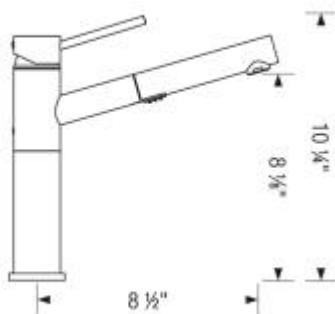

BLANCO ALTA DUAL

Item No. 401317

BLANCO

Product Feature

Available colours

Chrome

Stainless steel

Item No. 401317

Dimensions

Side View

Scope of supply

130° swivel for optimal range of motion
Premium Insulated brass handspray
Coiled metal sheathed spray hose
Flexible supply lines and 3/8" compression nut for easy installation