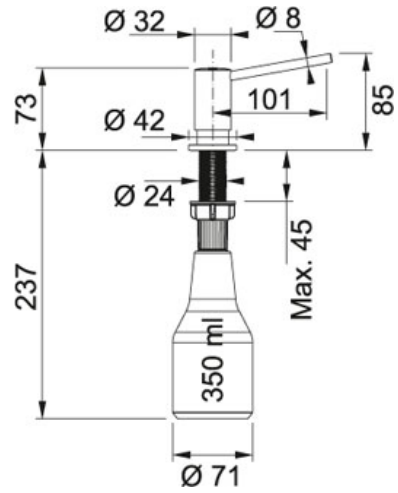

Stainless Steel | 119.0307.938

FAMILY : Kitchen solutions | SERIE : Tango Inox | MODEL : Tango Neo | FINISH : Stainless Steel | INSTALLATION TYPE : Sink/Worktop | STYLE : Contemporary

---

TECHNICAL DATA

Remarks FKS	Require 1 1/8" Hole
Version	Soapdispenser