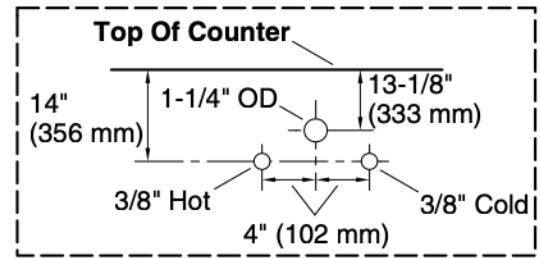

### Features

- Three-way adjustable slow-close door hinges for easy cabinet access
- 18" (457 mm) cabinet interior provides ample storage space
- Finish-matched cabinet interior offers generous clearance for plumbing
- Customize your storage with optional accessories such as floor liners, drawer organizers, and perfectly sized containers (sold separately)
- Coordinates with K-33584 upgraded hardware finishes, K-25814 quartz backsplash, and K-25819 quartz side splash (sold separately)

### Technical Information

All product dimensions are nominal.