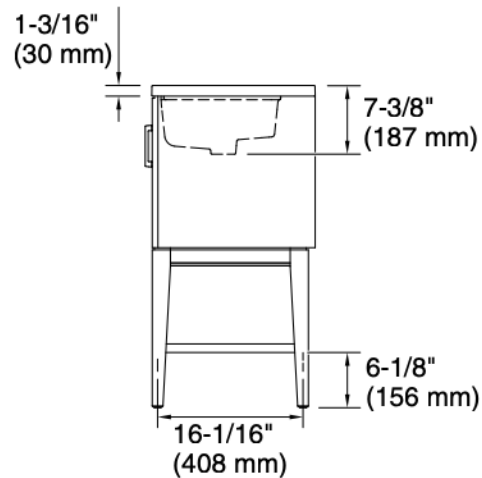

### Features

- Three-way adjustable slow-close door hinges for easy cabinet access
- 18" (457 mm) cabinet interior provides ample storage space
- Finish-matched cabinet interior offers generous clearance for plumbing
- Customize your storage with optional accessories such as floor liners, drawer organizers, and perfectly sized containers (sold separately)
- Coordinates with K-33584 upgraded hardware finishes, K-25814 quartz backsplash, and K-25819 quartz side splash (sold separately)

### Technical Information

All product dimensions are nominal.