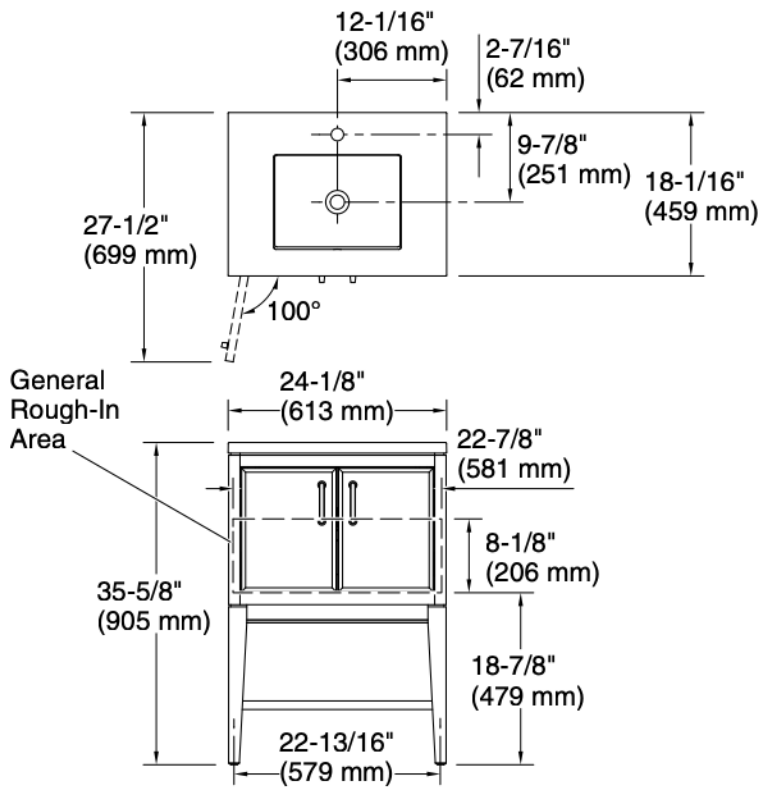

### Features

- Three-way adjustable slow-close door hinges for easy cabinet access
- 18" (457 mm) cabinet interior provides ample storage space
- Finish-matched cabinet interior offers generous clearance for plumbing
- Customize your storage with optional accessories such as floor liners, drawer organizers, and perfectly sized containers (sold separately)
- Coordinates with K-33584 upgraded hardware finishes, K-25814 quartz backsplash, and K-25819 quartz side splash (sold separately)

### Technical Information

All product dimensions are nominal.