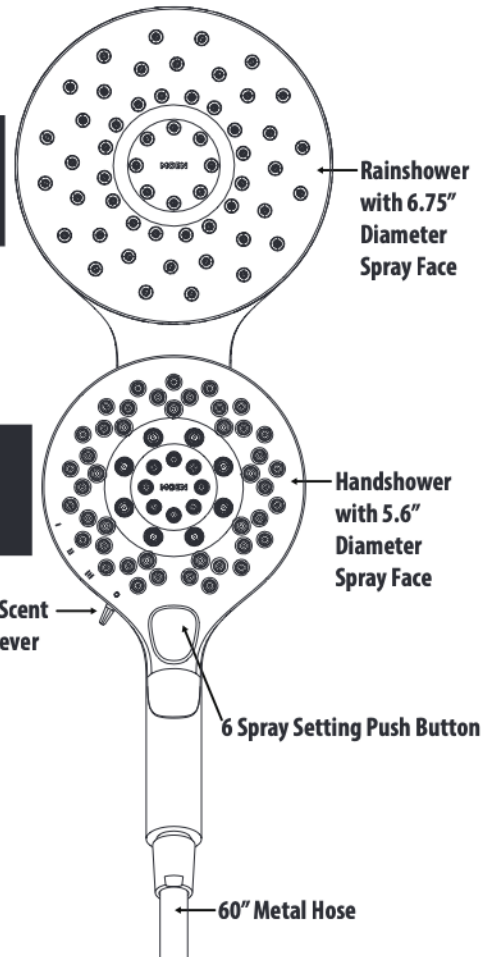

DESCRIPTION

- Includes aromatherapy handshower, rainshower, 60" metal hose and magnetic docking system for the handshower
- IN208C2 series includes 4-pack starter kit of INLY™ aromatherapy shower capsules (4 x 15ml / 0.50fl.oz) See p.3 for additional information.
- Various finishes identified by suffix
- 1/2-inch IPS connection
- Assembled with two check valves for backflow prevention

OPERATION

- Rainshower is single function, handshower is six function
- Push button feature to change six showering spray settings: Massage, Relaxing Massage, Wide Coverage, Downpour, Intensify, and Rinse
- Four aromatherapy dilution settings:
 - O : No Fragrance
 - III : High Fragrance
 - II : Medium Fragrance
 - I : Low Fragrance
- 3-way diverter provides ability to flow each shower head separately or combined for more coverage

Visit www.moen.com/support for complete details and limitations

Aromatherapy Combination Shower

For North America markets

Models: IN208C2 series

CRITICAL DIMENSIONS

(DO NOT SCALE)

Dilution lever must be in the "o" position to remove a shower capsule.

The dilution lever will not move off the "o" position without a shower capsule in position.

DESCRIPTION

- Add an INLY™ Aromatherapy Shower Capsule to your routine and infuse the shower with essential oils and spa-inspired fragrances.
- Compatible with Moen Aromatherapy Showers equipped with INLY™ technology.
- 15ml / 0.50fl. oz per capsule
- Made in France
- Manufactured for SKINJAY, 14 Avenue de l'Opéra 75001 Paris / 28 rue d'Enghien 69002 Lyon - FRANCE