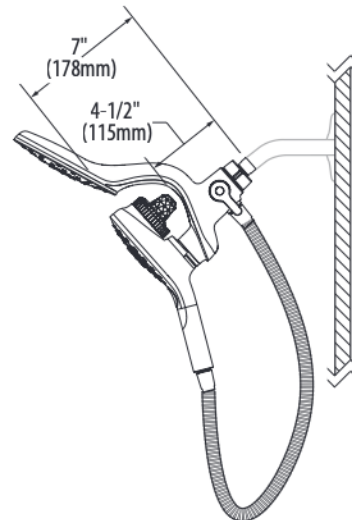

OPERATION

- Rainshower is single function, handshower is six function
- Push button feature to change six showering spray settings: Massage, Relaxing Massage, Wide Coverage, Downpour, Intensify, and Rinse
- Four aromatherapy dilution settings:
 - O : No Fragrance
 - III : High Fragrance
 - II : Medium Fragrance
 - I : Low Fragrance
- 3-way diverter provides ability to flow each shower head separately or combined for more coverage

Visit www.moen.com/support for complete details and limitations

Aromatherapy Combination Shower

For North America markets

Models: IN208C2 series

CRITICAL DIMENSIONS

(DO NOT SCALE)

Dilution lever must be in the "o" position to remove a shower capsule.