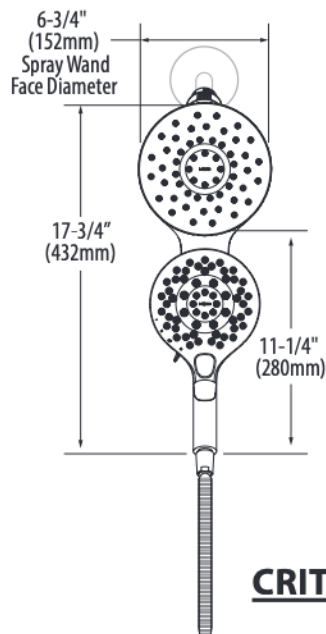

DESCRIPTION

- Includes aromatherapy handshower, rainshower, 60" metal hose and magnetic docking system for the handshower
- IN208C2 series includes 4-pack starter kit of INLY™ aromatherapy shower capsules (4 x 15ml / 0.50fl.oz) See p.3 for additional information.
- Various finishes identified by suffix
- 1/2-inch IPS connection
- Assembled with two check valves for backflow prevention

OPERATION

- Rainshower is single function, handshower is six function
- Push button feature to change six showering spray settings: Massage, Relaxing Massage, Wide Coverage, Downpour, Intensify, and Rinse
- Four aromatherapy dilution settings:
 - O : No Fragrance
 - III : High Fragrance
 - II : Medium Fragrance
 - I : Low Fragrance
- 3-way diverter provides ability to flow each shower head separately or combined for more coverage

FLOW

- Designed to deliver 1.75 gpm (6.6 L/min) max. at 80 psi

STANDARDS

- Designed and manufactured to comply with the applicable requirements of WaterSense®, ASME A112.18.1/CSA B-125.1, and all applicable specifications referenced therein
- Products marked with 1.75 gpm are compliant with the California water efficiency regulations

Visit www.moen.com/support for complete details and limitations

Aromatherapy Combination Shower

For North America markets

Models: IN208C2 series

CRITICAL DIMENSIONS

(DO NOT SCALE)

Dilution lever must be in the "o" position to remove a shower capsule.