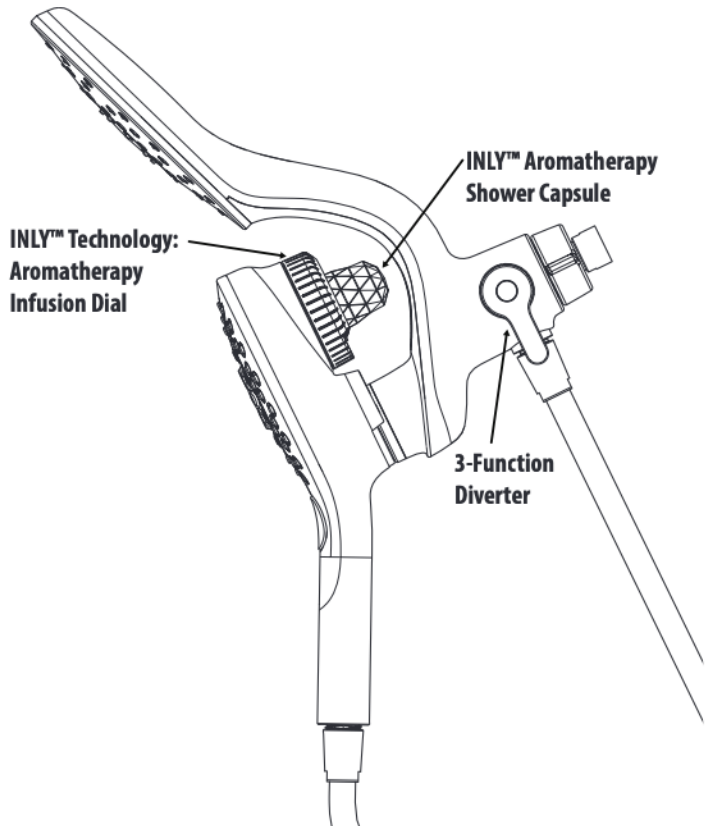

OPERATION

- Rainshower is single function, handshower is six function
- Push button feature to change six showering spray settings: Massage, Relaxing Massage, Wide Coverage, Downpour, Intensify, and Rinse
- Four aromatherapy dilution settings:
 - O : No Fragrance
 - III : High Fragrance
 - II : Medium Fragrance
 - I : Low Fragrance
- 3-way diverter provides ability to flow each shower head separately or combined for more coverage

Visit www.moen.com/support for complete details and limitations

Aromatherapy Combination Shower

For North America markets

Models: IN208C2 series

CRITICAL DIMENSIONS

(DO NOT SCALE)

Dilution lever must be in the "o" position to remove a shower capsule.

The dilution lever will not move off the "o" position without a shower capsule in position.

DESCRIPTION

- Add an INLY™ Aromatherapy Shower Capsule to your routine and infuse the shower with essential oils and spa-inspired fragrances.
- Compatible with Moen Aromatherapy Showers equipped with INLY™ technology.
- 15ml / 0.50fl. oz per capsule
- Made in France
- Manufactured for SKINJAY, 14 Avenue de l'Opéra 75001 Paris / 28 rue d'Enghien 69002 Lyon - FRANCE