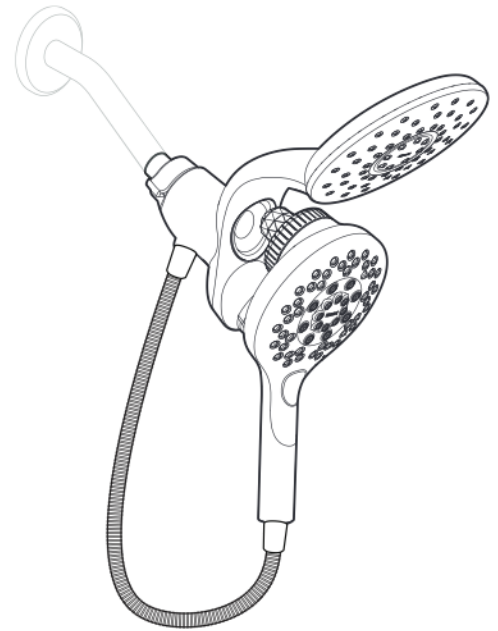

DESCRIPTION

- Includes aromatherapy handshower, rainshower, 60" metal hose and magnetic docking system for the handshower
- IN208C2 series includes 4-pack starter kit of INLY™ aromatherapy shower capsules (4 x 15ml / 0.50fl.oz) See p.3 for additional information.
- Various finishes identified by suffix
- 1/2-inch IPS connection
- Assembled with two check valves for backflow prevention

OPERATION

- Rainshower is single function, handshower is six function
- Push button feature to change six showering spray settings: Massage, Relaxing Massage, Wide Coverage, Downpour, Intensify, and Rinse
- Four aromatherapy dilution settings:
 - O : No Fragrance
 - III : High Fragrance
 - II : Medium Fragrance
 - I : Low Fragrance
- 3-way diverter provides ability to flow each shower head separately or combined for more coverage

FLOW

- Designed to deliver 1.75 gpm (6.6 L/min) max. at 80 psi

STANDARDS

- Designed and manufactured to comply with the applicable requirements of WaterSense®, ASME A112.18.1/CSA B-125.1, and all applicable specifications referenced therein
- Products marked with 1.75 gpm are compliant with the California water efficiency regulations

Visit www.moen.com/support for complete details and limitations

Aromatherapy Combination Shower

For North America markets

Models: IN208C2 series

CRITICAL DIMENSIONS

(DO NOT SCALE)

Dilution lever must be in the "o" position to remove a shower capsule.