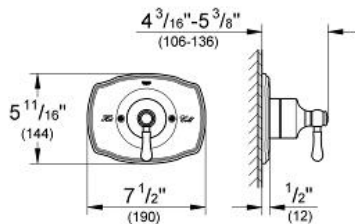

GROHTHERM 2000 AUTHENTIC Single Function Valve Trim Kit with Control Module

MODEL # 19843000

Pure Freude
an Wasser

GROHE