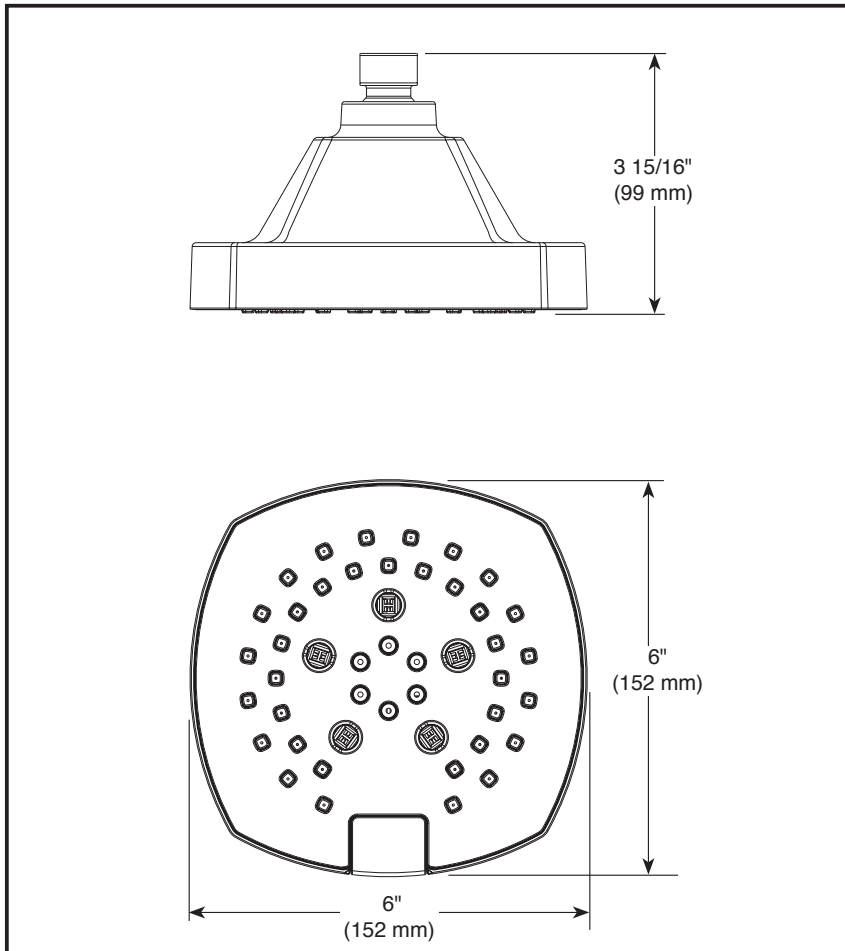

Submitted Model No.: _____

Specific Features: _____

▲ Designate proper finish suffix

Spray Pattern

Delta reserves the right (1) to make changes in specifications and materials, and (2) to change or discontinue models, both without notice or obligation. Dimensions are for reference only. See current full-line price book or www.deltafaucet.com for finish options and product availability.
 DSP-B-52663 Rev. A

see what Delta can do™

SHOWER HEAD

- 5-Spray Setting Shower Head
- Push Button Diverter

FEATURES:

- H₂Okinetic[®] Shower Head
- Touch-Clean[®] Nozzles

STANDARD SPECIFICATIONS:

- Maximum 1.75 gpm @ 80 psi, 6.6 L/min @ 550 kPa
- Change spray modes with push button
- ABS shower head with five spray settings – pause is a non-positive shut-off
- Metal ball connector for durability, easy installation
- Ball connector swivel angle is 44° (22° per side)
- Standard 1/2"-14 NPT pipe fitting