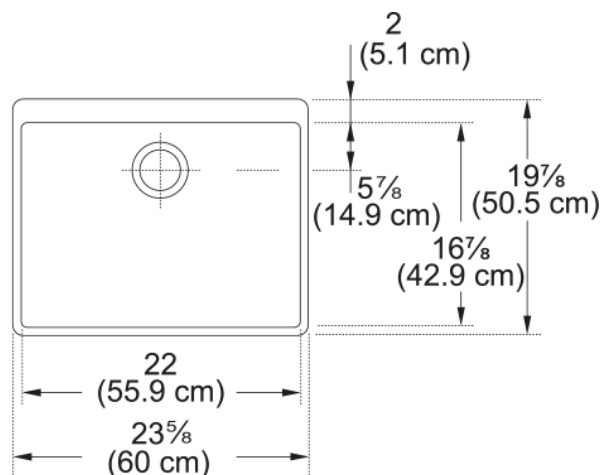

Manor House Fireclay Sink - MHK110-24WH | 130.0066.196

23.62-in. x 19.88-in. White Fireclay Single Bowl Apron Front Kitchen Sink. Many handcrafted Franke Fireclay sinks are designed in partnership with Villeroy & Boch, a world-renowned premium porcelain and ceramic producer since 1748. Together, Franke and Villeroy & Boch created the distinctive design of the Manor House Collection to enhance your personal kitchen style. Scratch-and-stain resistant fireclay offers hygienic properties and qualities most desired in today's kitchens.

Aspect

Sink type	Sink
Type of material	Fireclay
Number of bowls	1
Color	White
Surface finish	Glossy

Product Dimensions

Exterior size: right to left	23.622
Exterior size: front to back	19.764
Large bowl size: right to left	22.008
Large bowl size: front to back	16.89
Large bowl: depth	7.126

Installation

Minimum cabinet size	24"

Product specifications

Installation type	Apron front
Drain hole	3 1/2"
Position of drainer	No drainer

Product identification

Product brand	FRANKE
Product family	None
Collection	Manor House
Certified by	IAPMO

Features

Drainers number	No drainer
Product reversibility	No
Faucet ledge	No