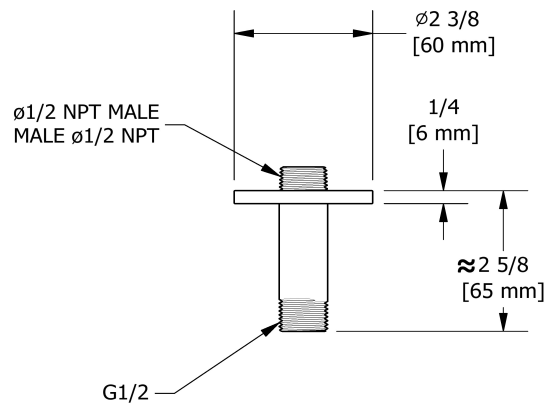

Sizes, models and finishes may differ from those presented.

Warranty

This **Riobel Inc.** product you have purchased carries a Limited Lifetime Warranty on the chrome, PVD finish, blacks and all working parts and is guaranteed from the initial purchase date against all manufacturing defects. All other finishes, including plastic components, are guaranteed for one year. All electric and/or electronic parts are covered by a 5-year limited warranty.

Customer Service

Ontario, West Canada : 888-287-5354 Quebec, Maritimes, United States : 866-473-8442

2020.11.06