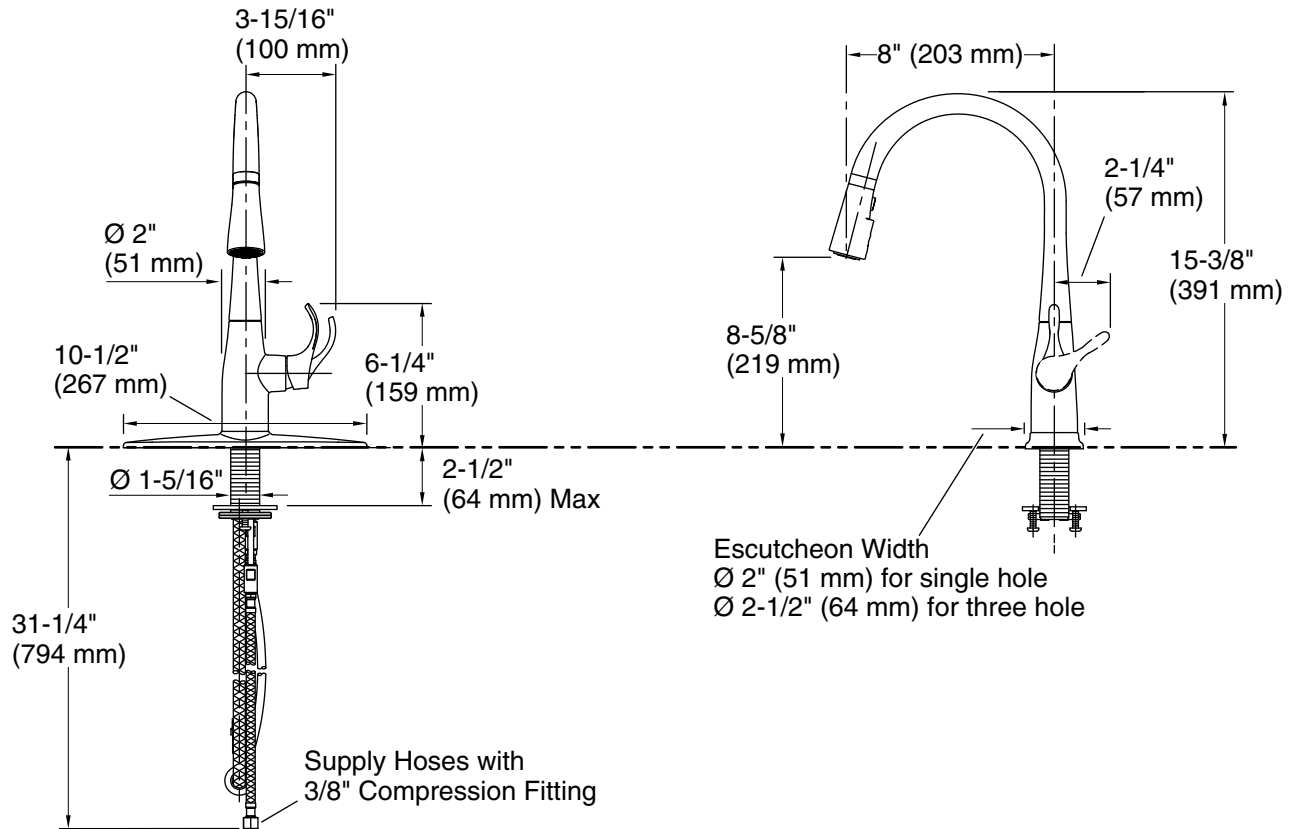

Technical Information

All product dimensions are nominal.

Faucet:

Flow rate: 1.5 gal/min (5.7 l/min)

Spout:

Spout reach: 8" (203 mm)

Notes

Install this product according to the installation guide.