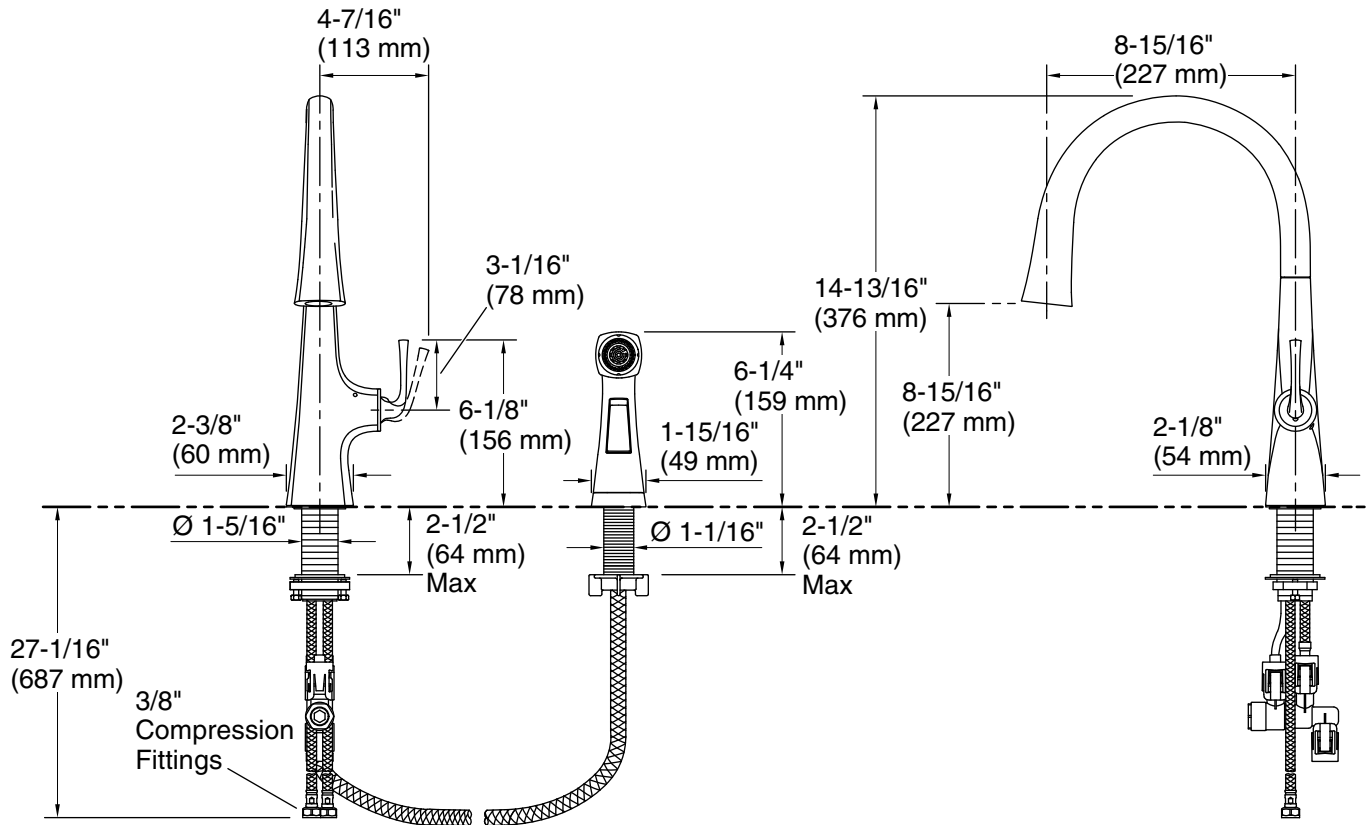

## Installation

- Deck-mount
- Two-hole or four-hole (three-hole escutcheon available for four-hole applications; K-22071, sold separately)
- Flexible supply lines simplify installation

### Technical Information

All product dimensions are nominal.

#### Spout:

Spout reach: 8-15/16" (227 mm)