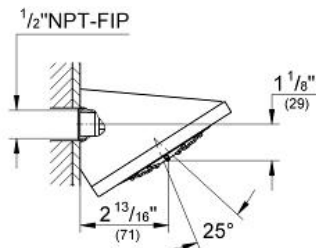

RAINSHOWER F-SERIES 5" Shower Head 1 Spray

MODEL # 27254000

Pure Freude
an Wasser

GROHE

Product Description:
RAINSHOWER F-SERIES 5"
Shower Head 1 Spray

Standard Specification:

- 1 Spray: Normal
- Wall mount
- 5" x 5"
- Spray plate with ball joint (12.5° rotation)
- 1/2" NPT Female thread
- 2.5 gpm (9.5 l/min) flow limiter
- **GROHE DreamSpray** perfect spray pattern
- **GROHE StarLight** chrome finish
- **GROHE FlowBalance** (a flow regulating screw to adjust flow rate: and spray performance of shower head) – have perfect water flow even in customized multiple shower installations
- **SpeedClean** anti-lime system
- Suitable for instantaneous heater
- Max Flow Rate 2.5 gpm at 80 psi (9.5 L/min)