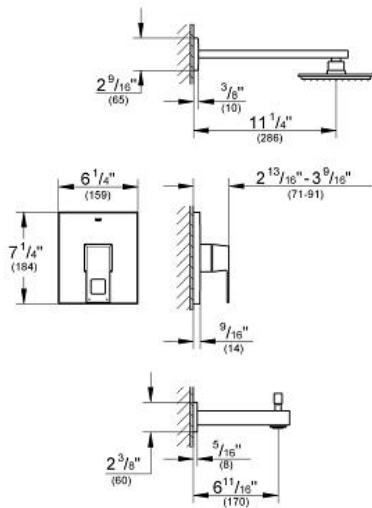

EUROCUBE  
Pressure Balance Valve Bathtub/  
Shower Combo Faucet

MODEL # 35027000

Pure Freude  
an Wasser

**Product Description:**

**EUROCUBE**

**Pressure Balance Valve Bathtub/Shower Combo Faucet**

**Standard Specification:**

- For use with GrohSafe Rough-In Valve (35 015 000)
- Eurocube Pressure Balance Valve Trim (19 899 000)
- Euphoria Cube shower head (27 705 000) 2.5 gpm
- Tub spout with diverter (13 307 000)
- **GROHE StarLight** chrome finish